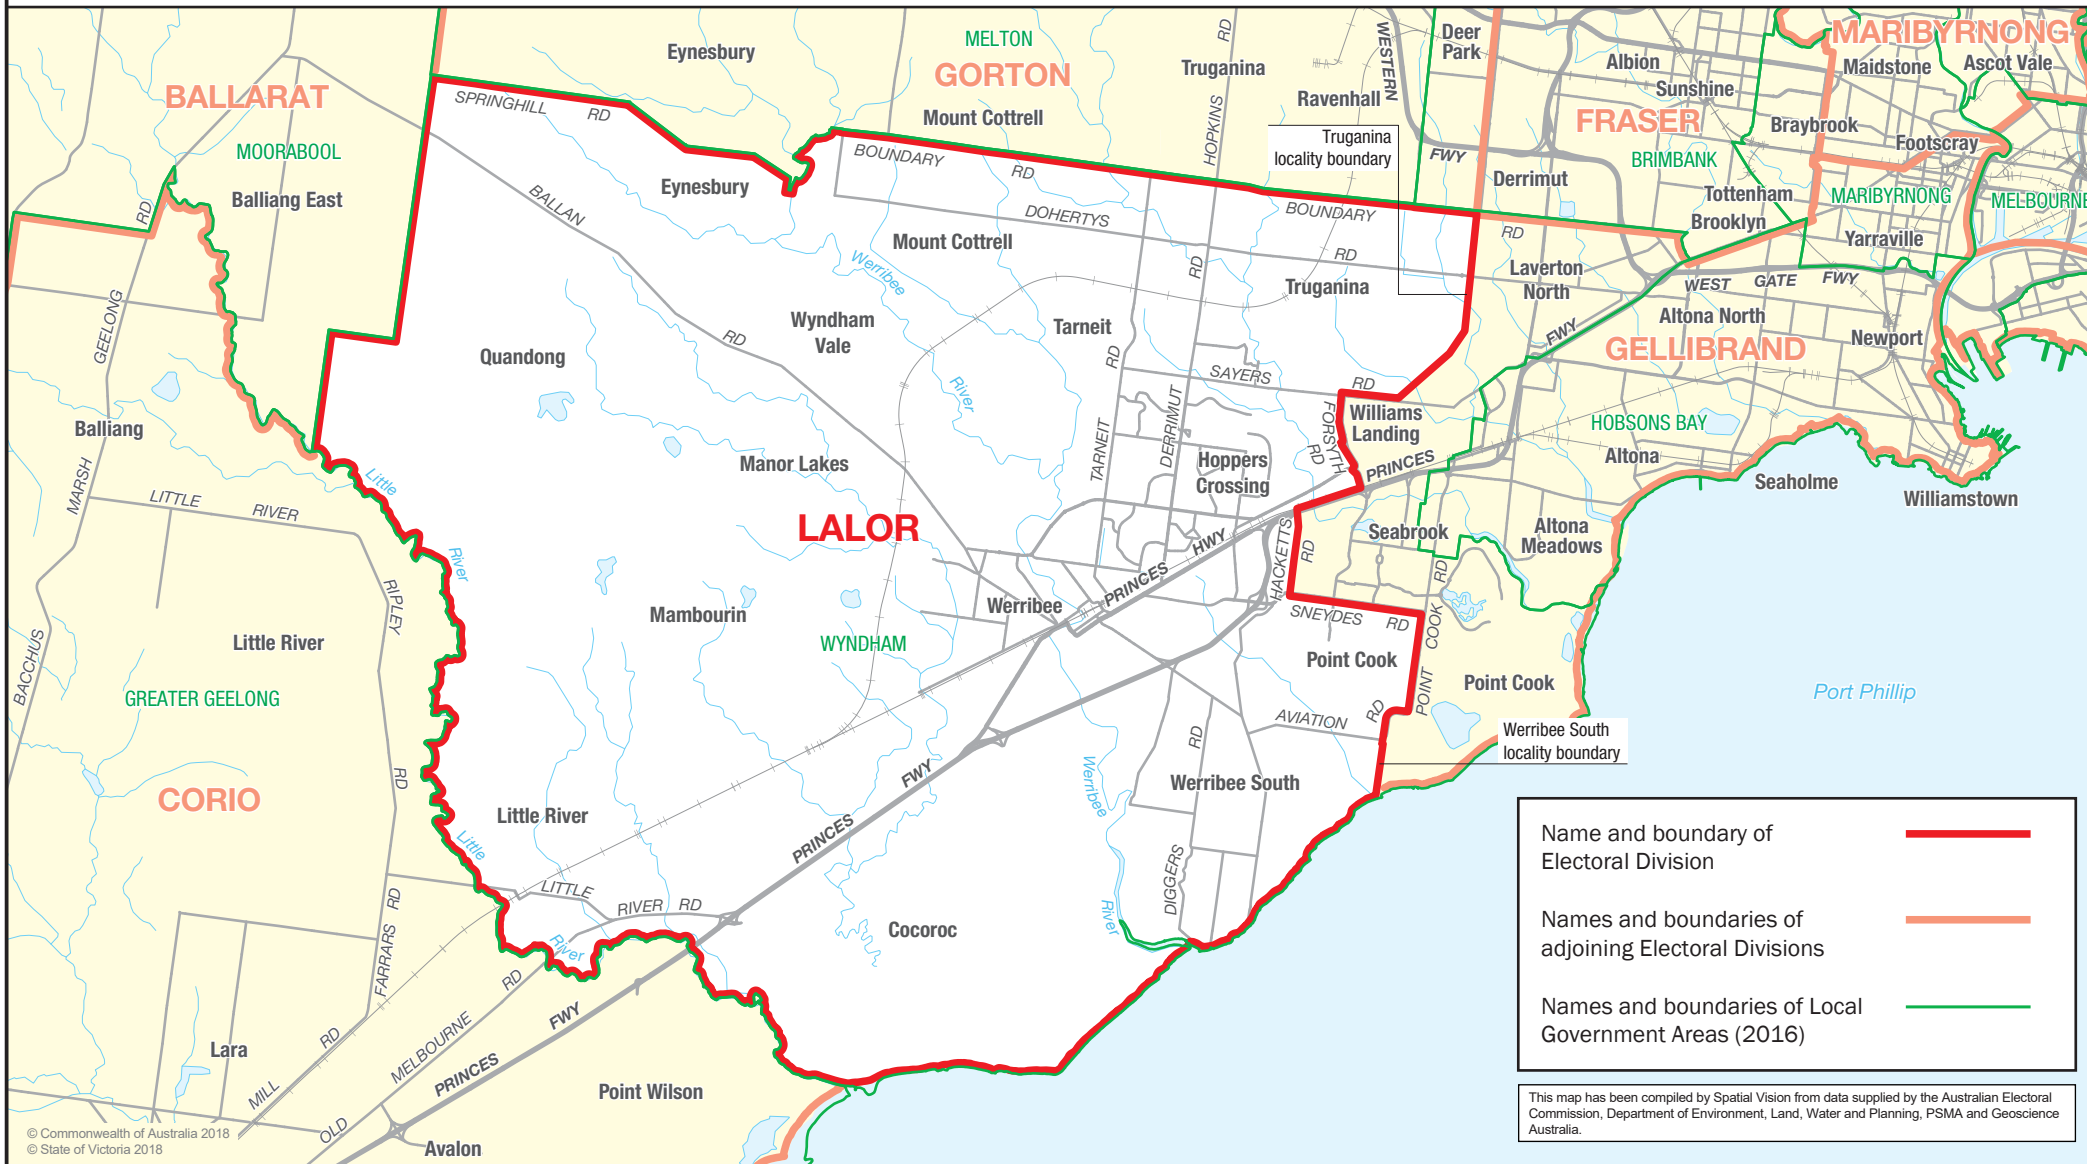

July 2018
**MAP OF THE FEDERAL
 ELECTORAL DIVISION OF**

LALOR

Name and boundary of Electoral Division	
Names and boundaries of adjoining Electoral Divisions	
Names and boundaries of Local Government Areas (2016)	

This map has been compiled by Spatial Vision from data supplied by the Australian Electoral Commission, Department of Environment, Land, Water and Planning, PSMA and Geoscience Australia.