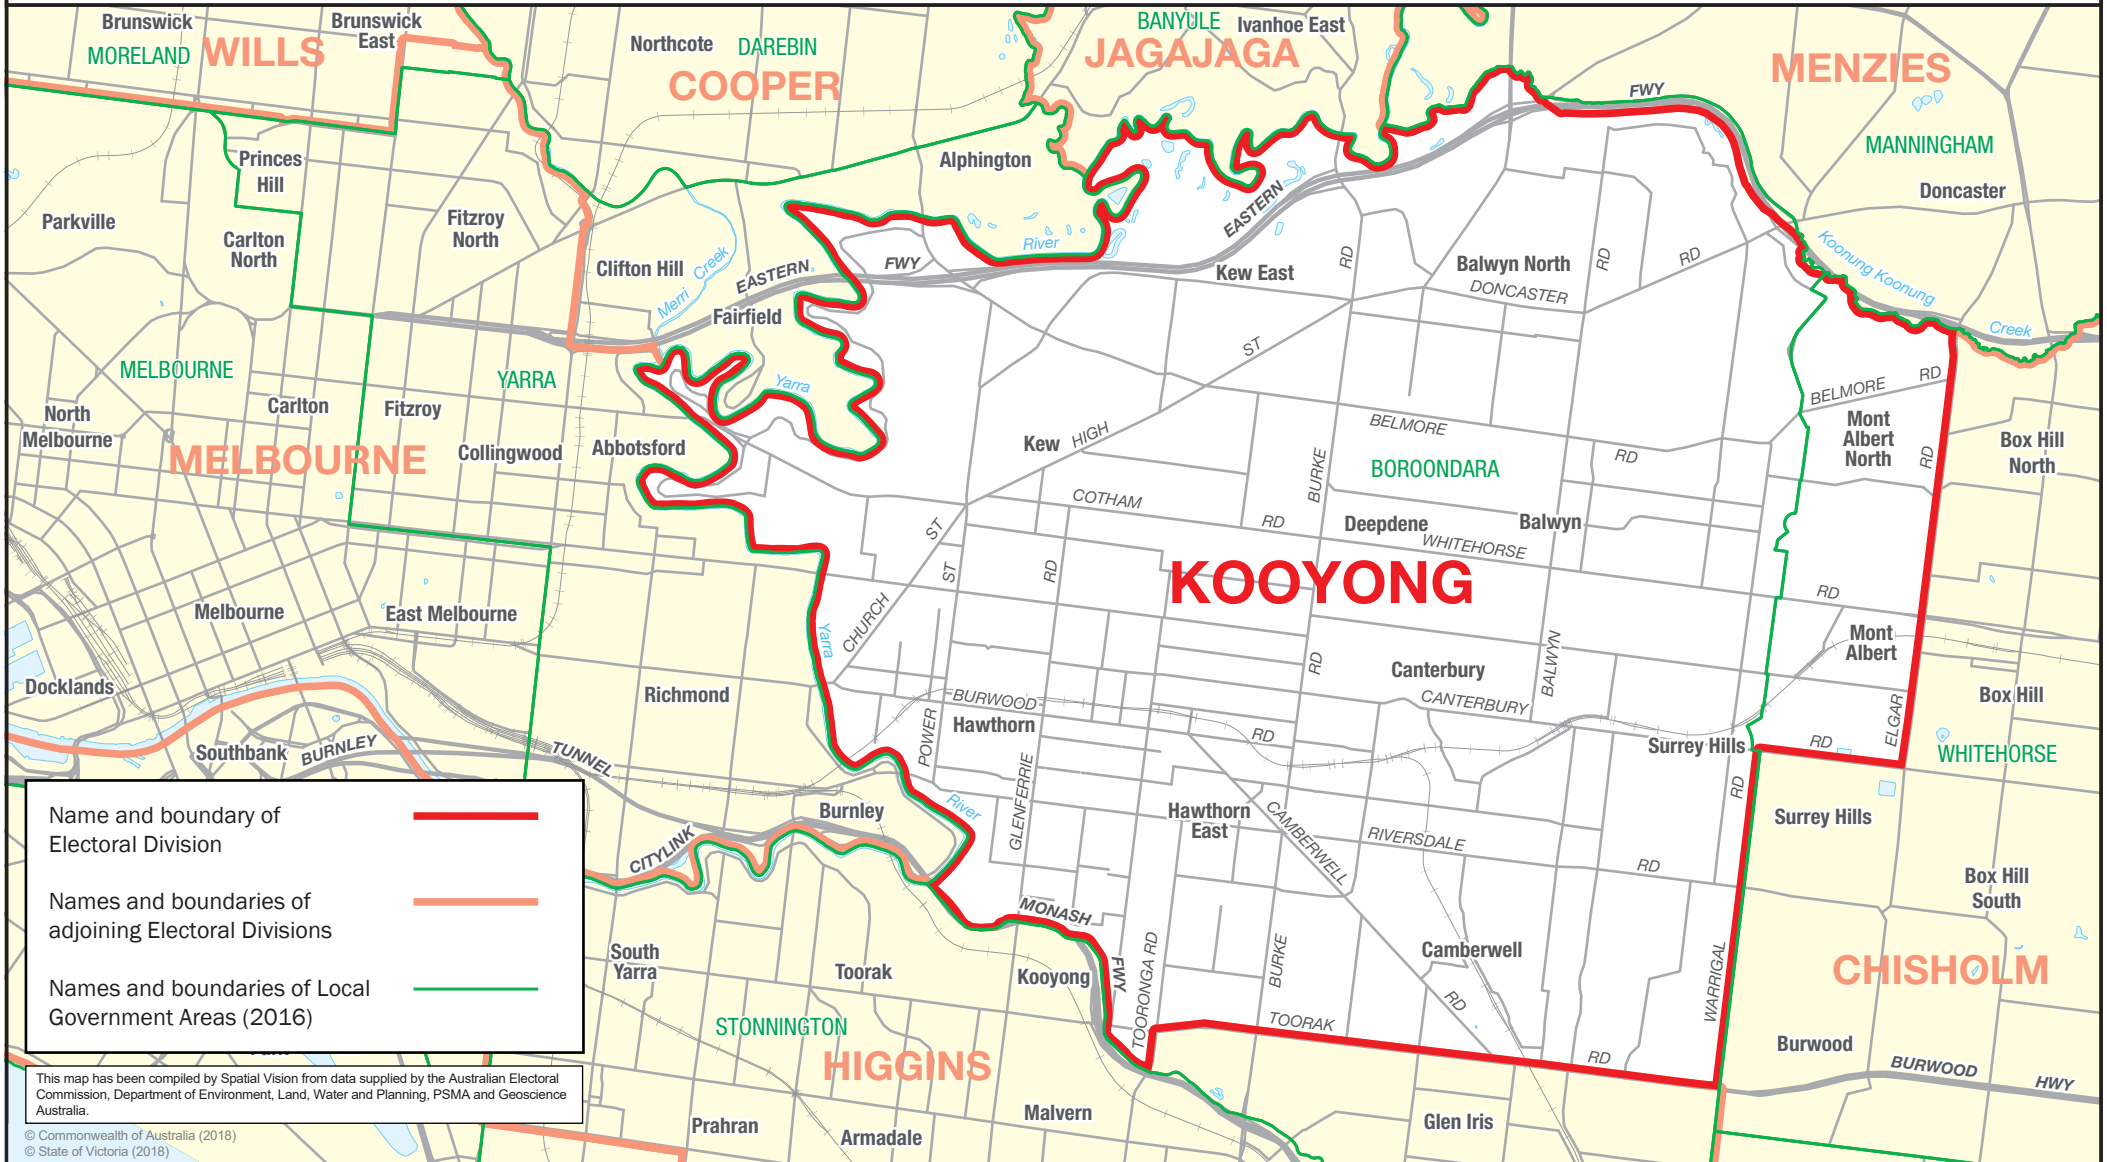

July 2018  
**MAP OF THE FEDERAL  
 ELECTORAL DIVISION OF  
 KOOYONG**

This map has been compiled by Spatial Vision from data supplied by the Australian Electoral Commission, Department of Environment, Land, Water and Planning, PSMA and Geoscience Australia.

© Commonwealth of Australia (2018)  
 © State of Victoria (2018)