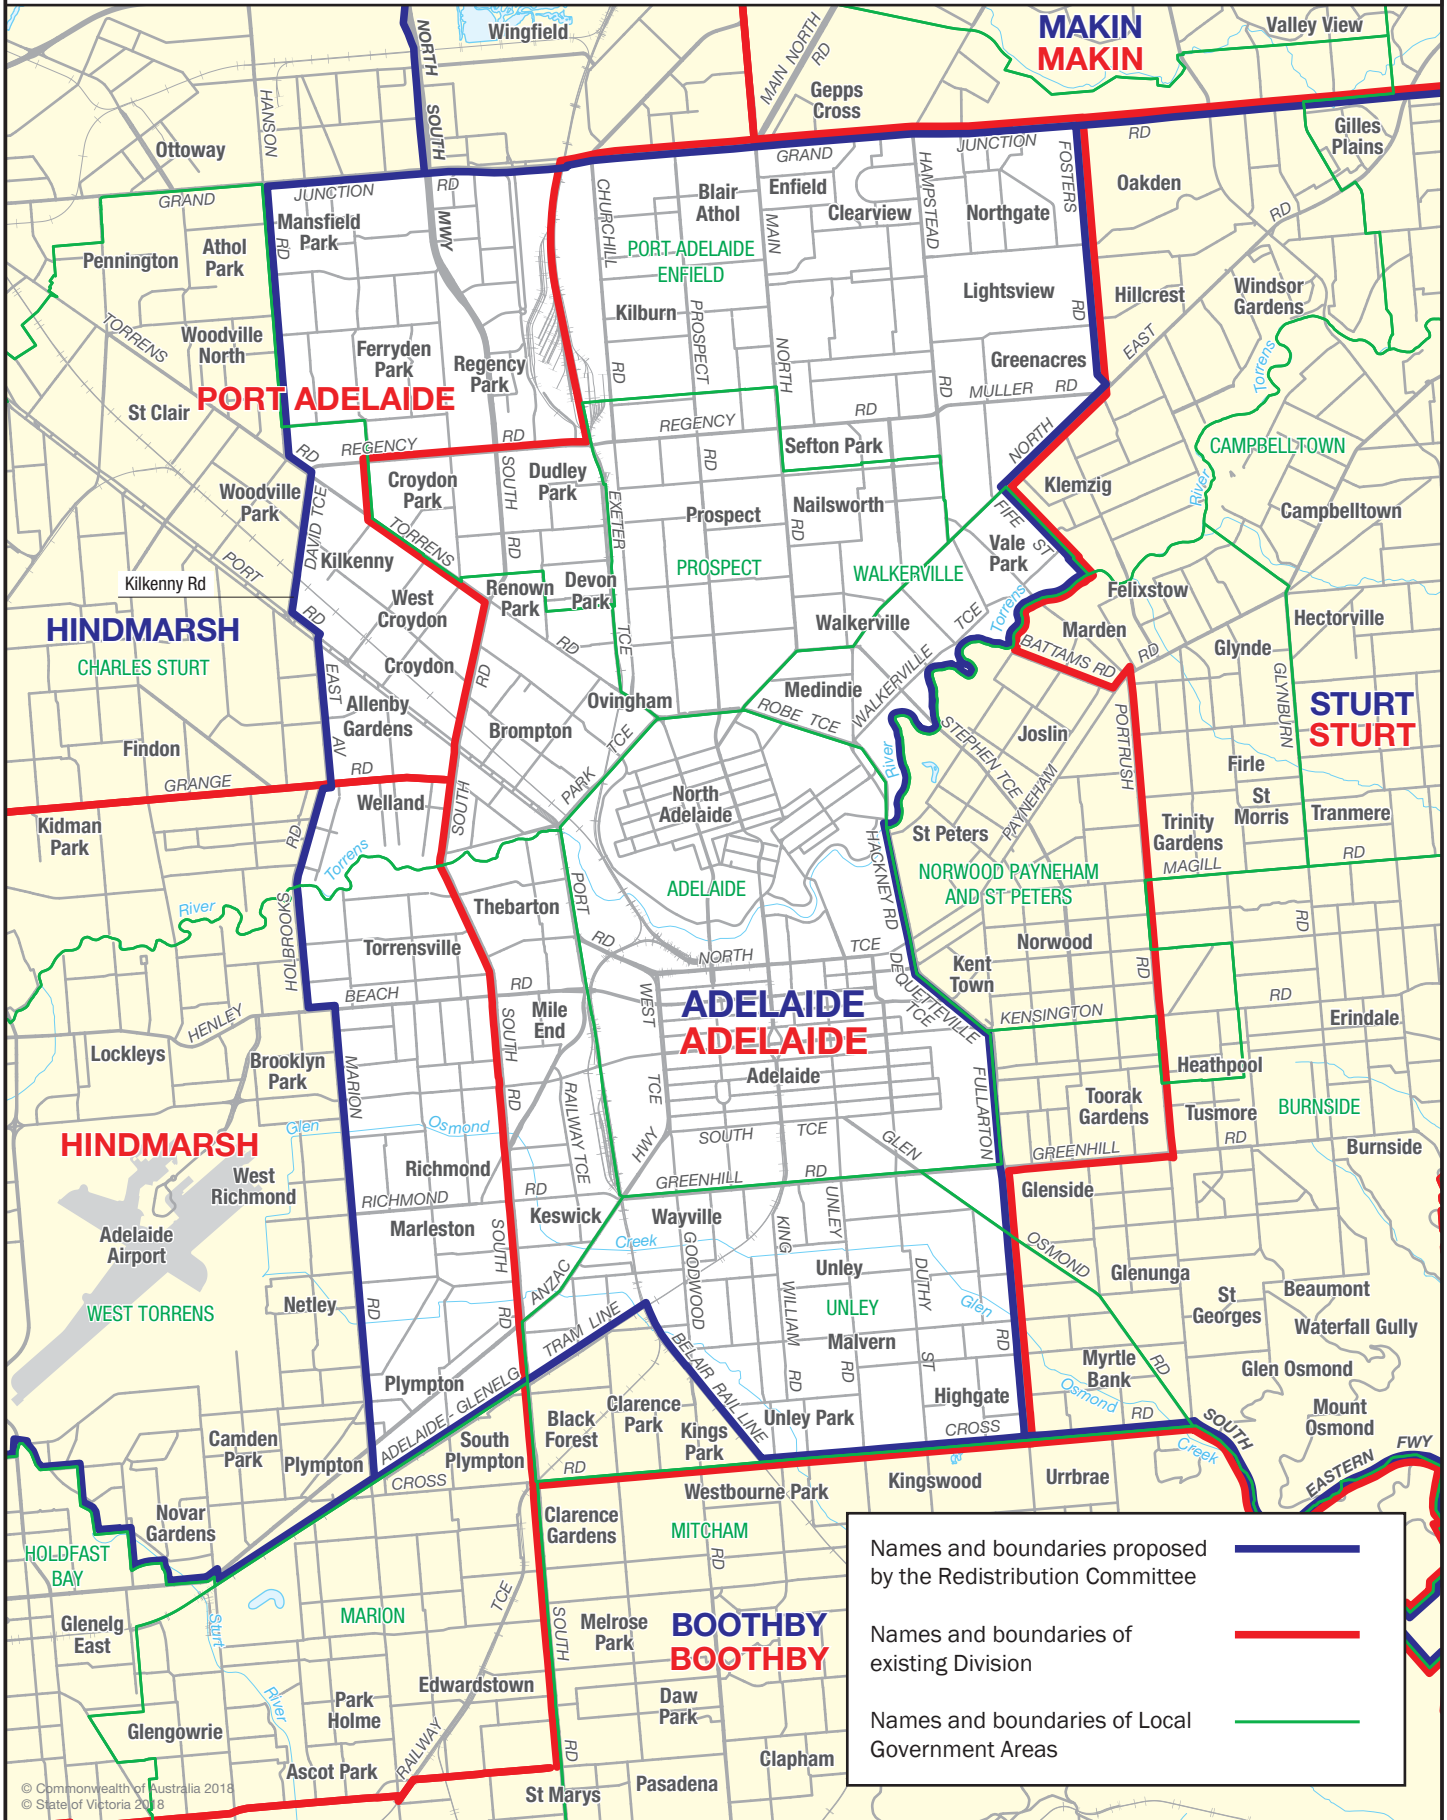

April 2018
**MAP OF PROPOSED
 COMMONWEALTH ELECTORAL DIVISION OF
 ADELAIDE**

0 1 km

Names and boundaries proposed by the Redistribution Committee ——— (Blue line)

Names and boundaries of existing Division ——— (Red line)

Names and boundaries of Local Government Areas ——— (Green line)