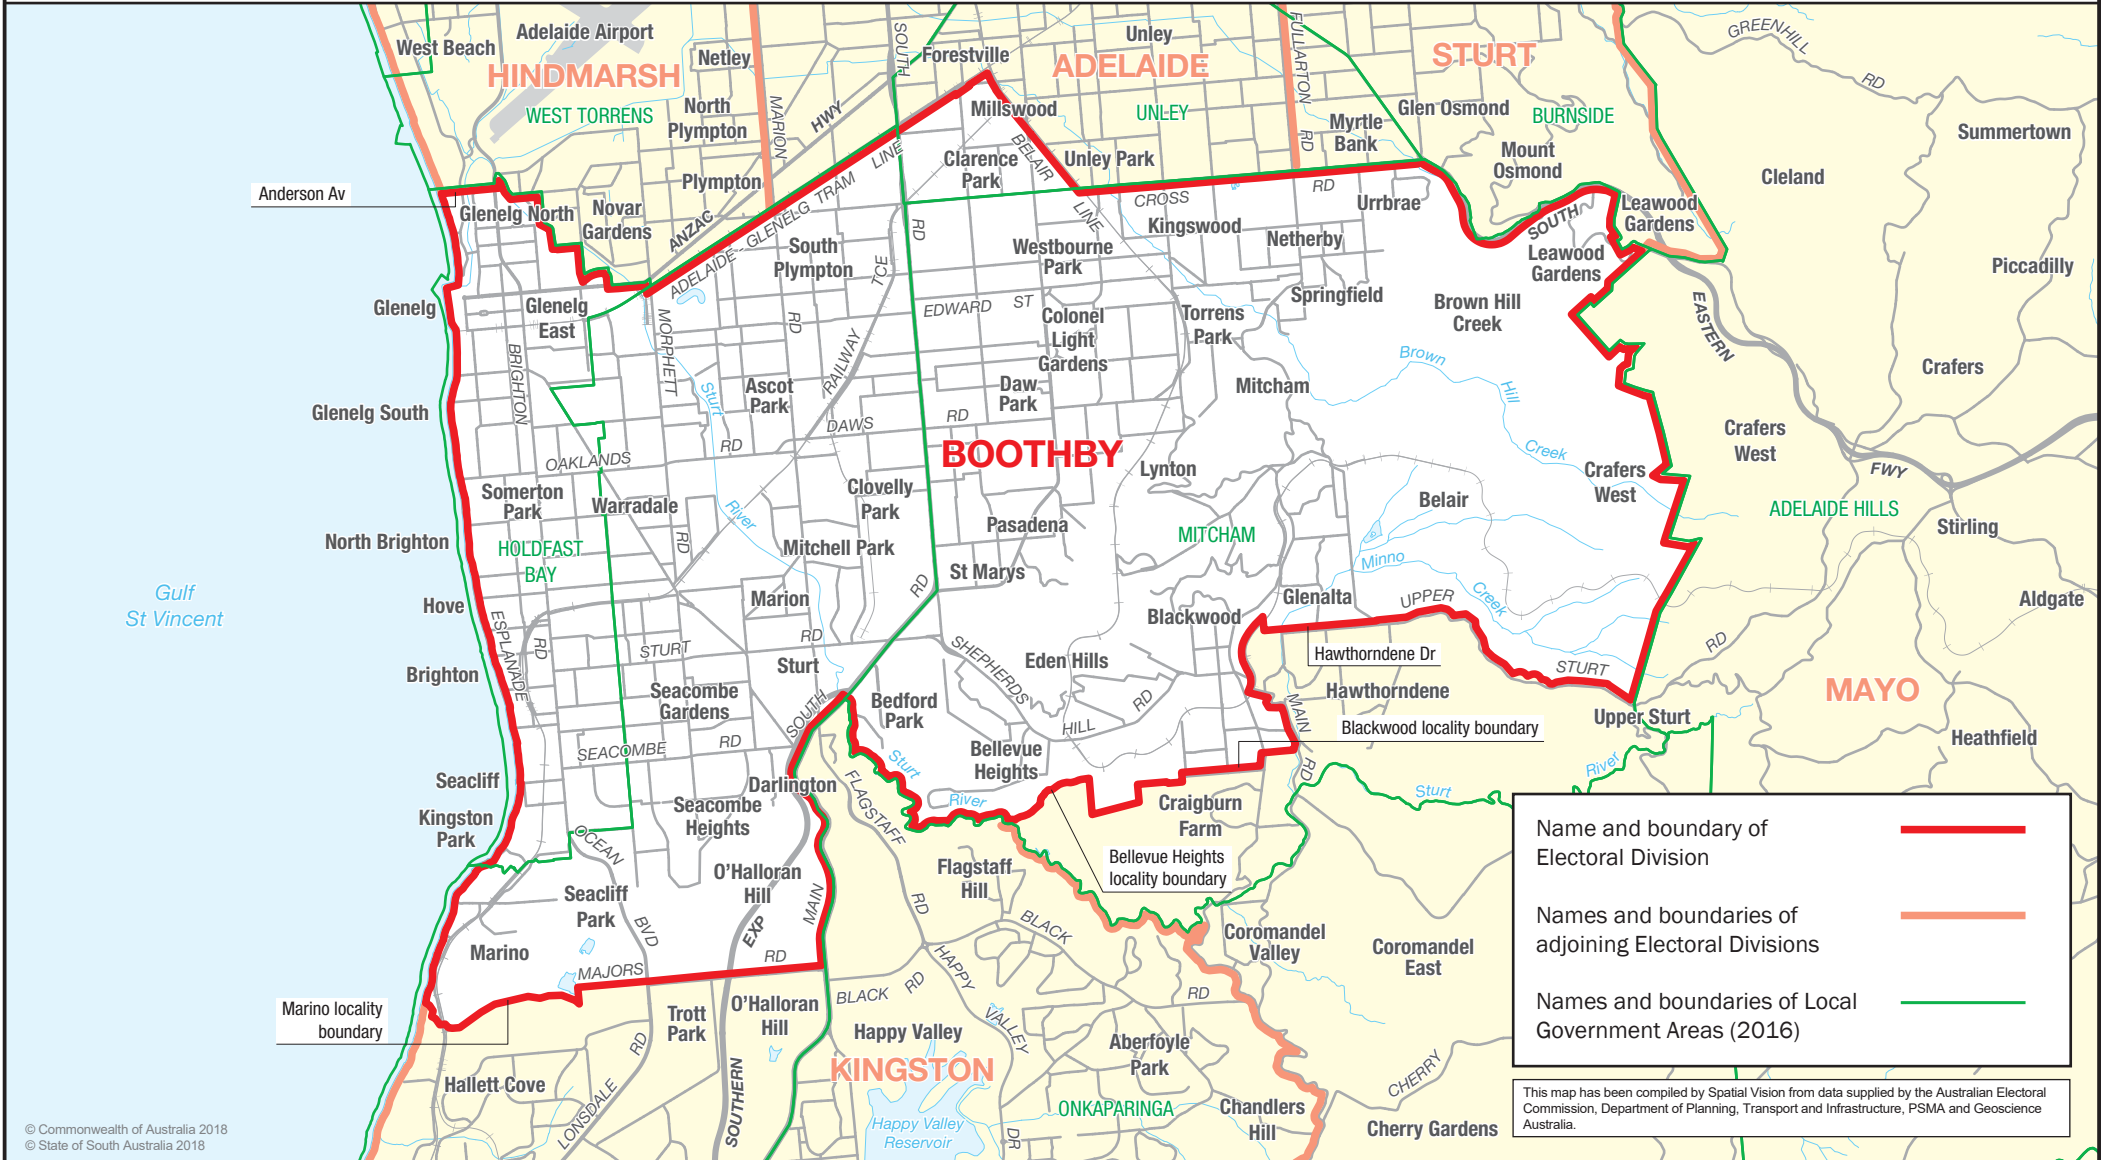

July 2018  
**MAP OF THE FEDERAL  
 ELECTORAL DIVISION OF  
 BOOTHBY**

Name and boundary of Electoral Division	
Names and boundaries of adjoining Electoral Divisions	
Names and boundaries of Local Government Areas (2016)	

This map has been compiled by Spatial Vision from data supplied by the Australian Electoral Commission, Department of Planning, Transport and Infrastructure, PSMA and Geoscience Australia.