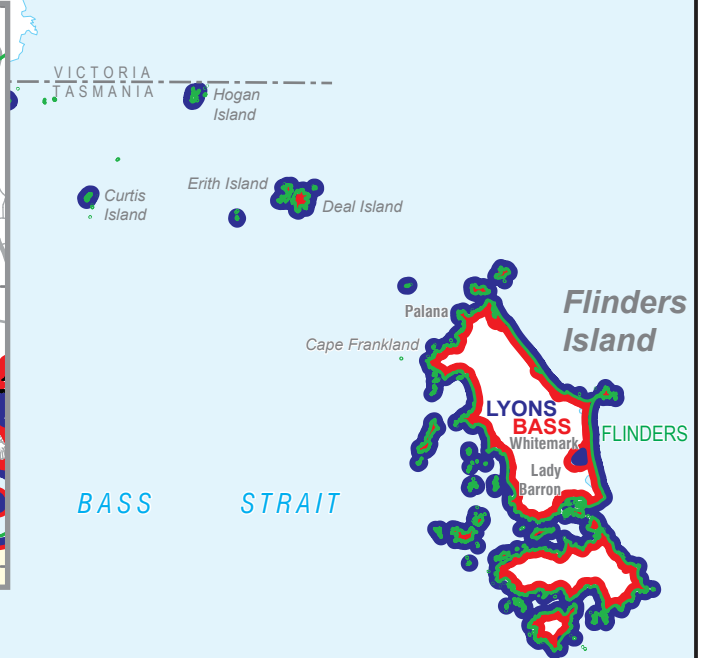

May 2017  
**MAP OF PROPOSED  
 COMMONWEALTH ELECTORAL DIVISION OF  
 LYONS**

0 50 km

- Names and boundaries proposed by the Redistribution Committee —
- Names and boundaries of existing Division —
- Names and boundaries of Local Government Areas —