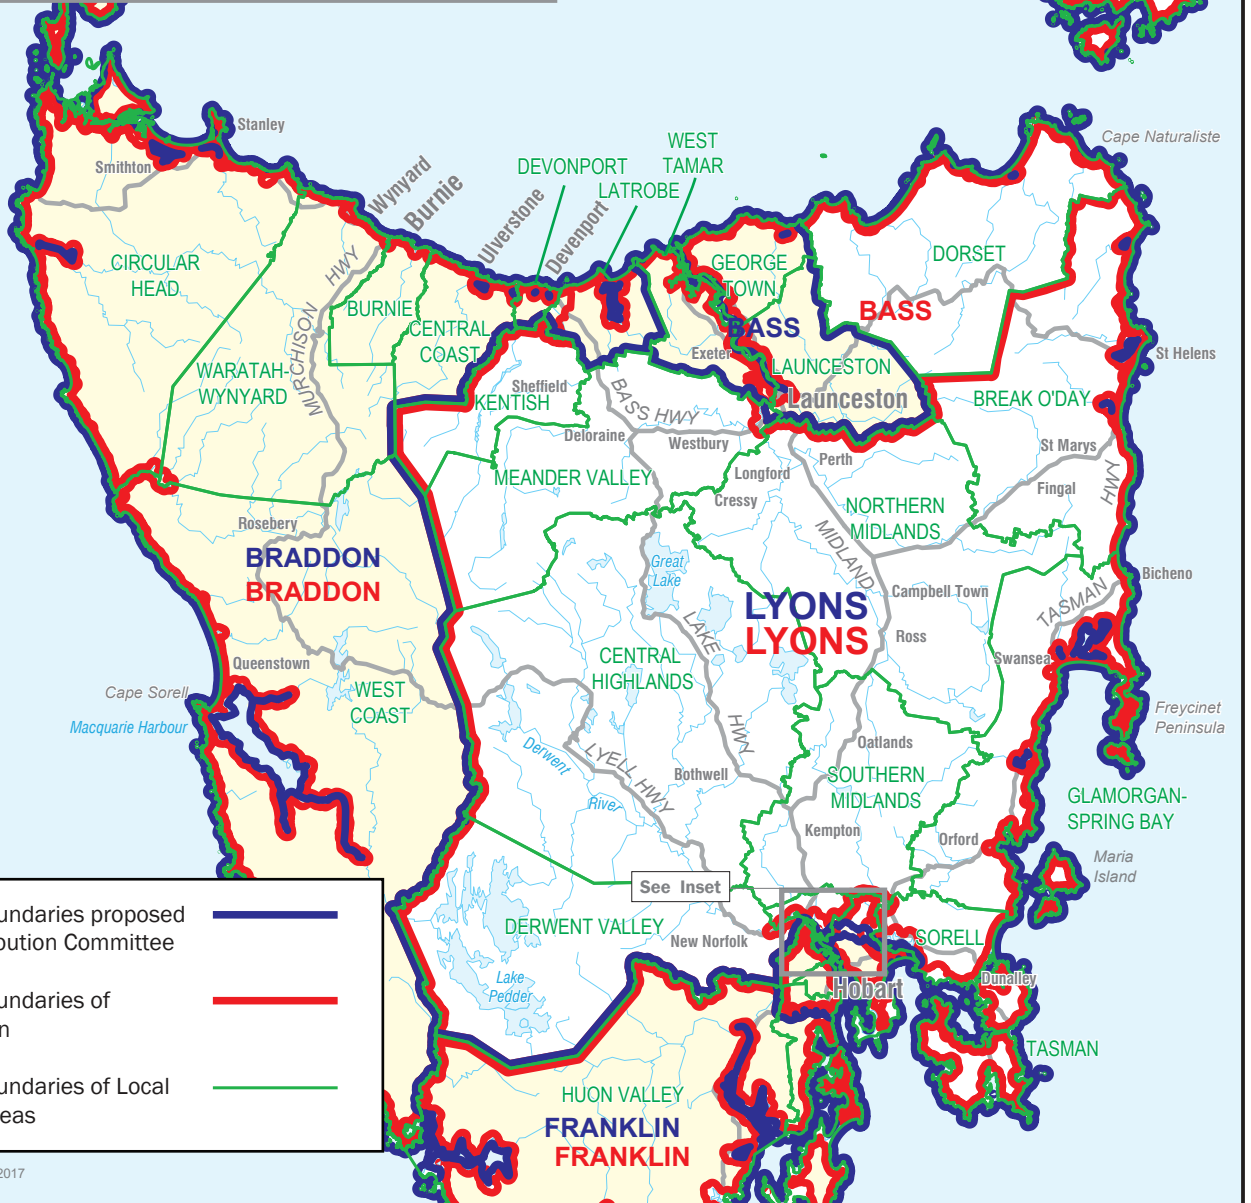

May 2017  
**MAP OF PROPOSED  
 COMMONWEALTH ELECTORAL DIVISION OF  
 LYONS**

0 50 km

- Names and boundaries proposed by the Redistribution Committee —
- Names and boundaries of existing Division —
- Names and boundaries of Local Government Areas —