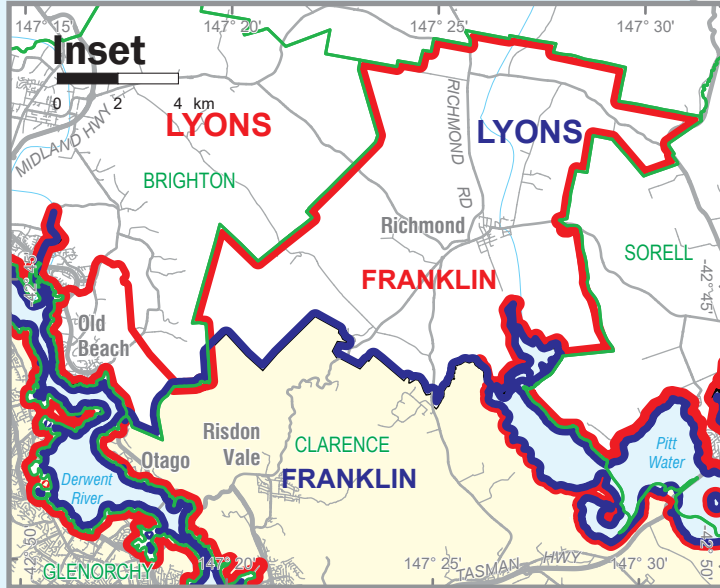

May 2017  
**MAP OF PROPOSED  
 COMMONWEALTH ELECTORAL DIVISION OF  
 LYONS**

0 50 km

- Names and boundaries proposed by the Redistribution Committee —
- Names and boundaries of existing Division —
- Names and boundaries of Local Government Areas —