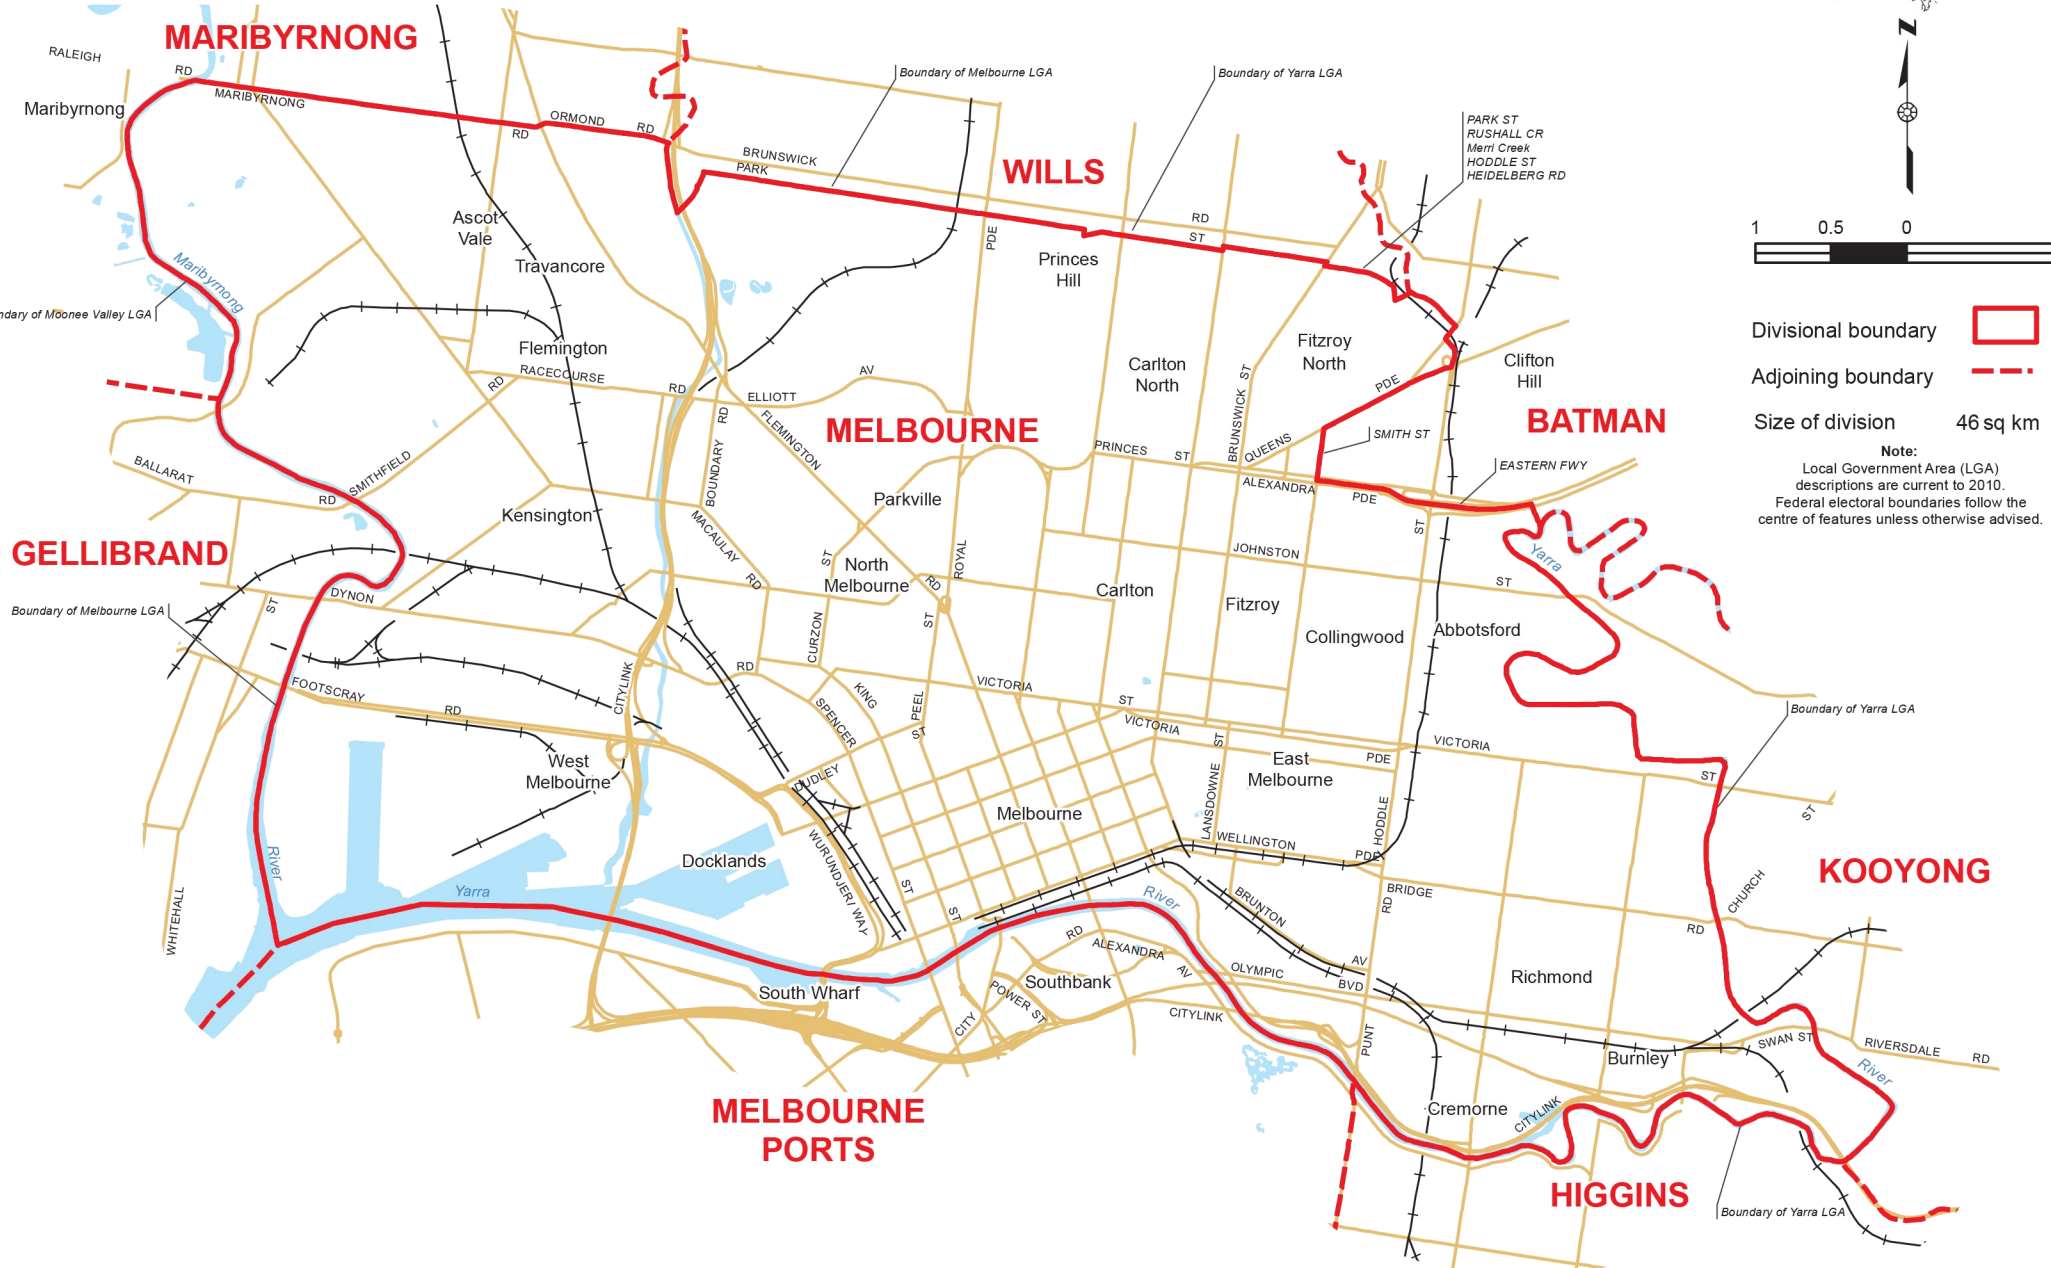

Federal Electoral Division of MELBOURNE

Boundary gazetted 24 December 2010

VIC-MELBOURNE-2010