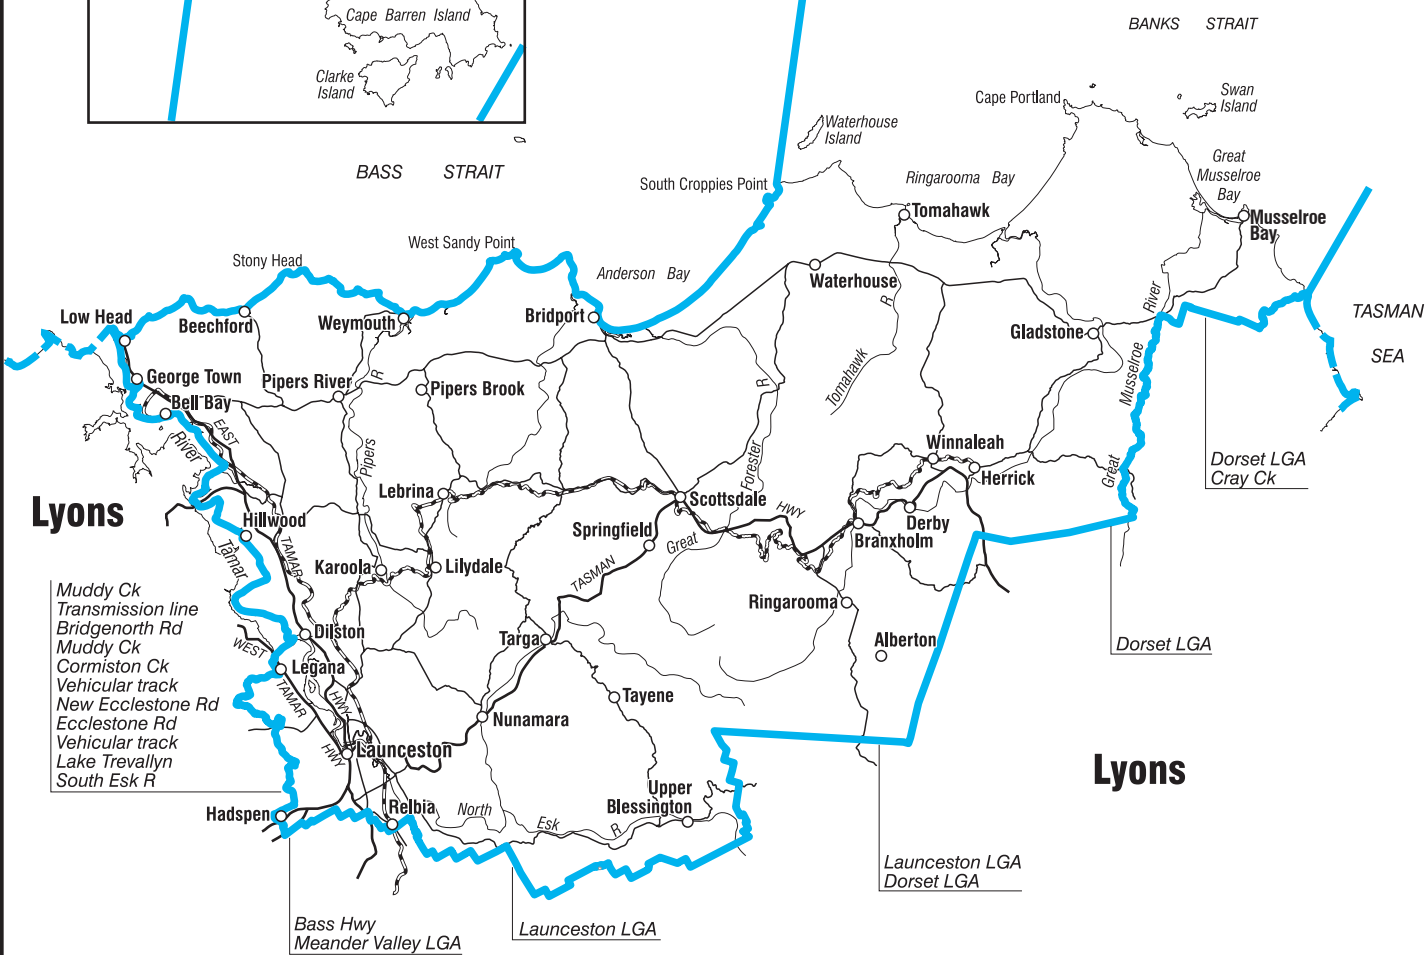

COMMONWEALTH ELECTORAL DIVISION OF

BASS

Includes Flinders Island (see inset)

Lyons

Lyons

Muddy Ck
Transmission line
Bridgenorth Rd
Muddy Ck
Cormiston Ck
Vehicular track
New Ecclestone Rd
Ecclestone Rd
Vehicular track
Lake Trevallyn
South Esk R

Bass Hwy
Meander Valley LGA

Launceston LGA

Launceston LGA
Dorset LGA

Dorset LGA

Dorset LGA
Cray Ck

- Divisional boundary
- Adjoining divisional boundary
- Division area 7 378 sq km
- Railway

Note:
Federal redistribution finalised in February 2009
Local Government Area (LGA) descriptions are current at 1993