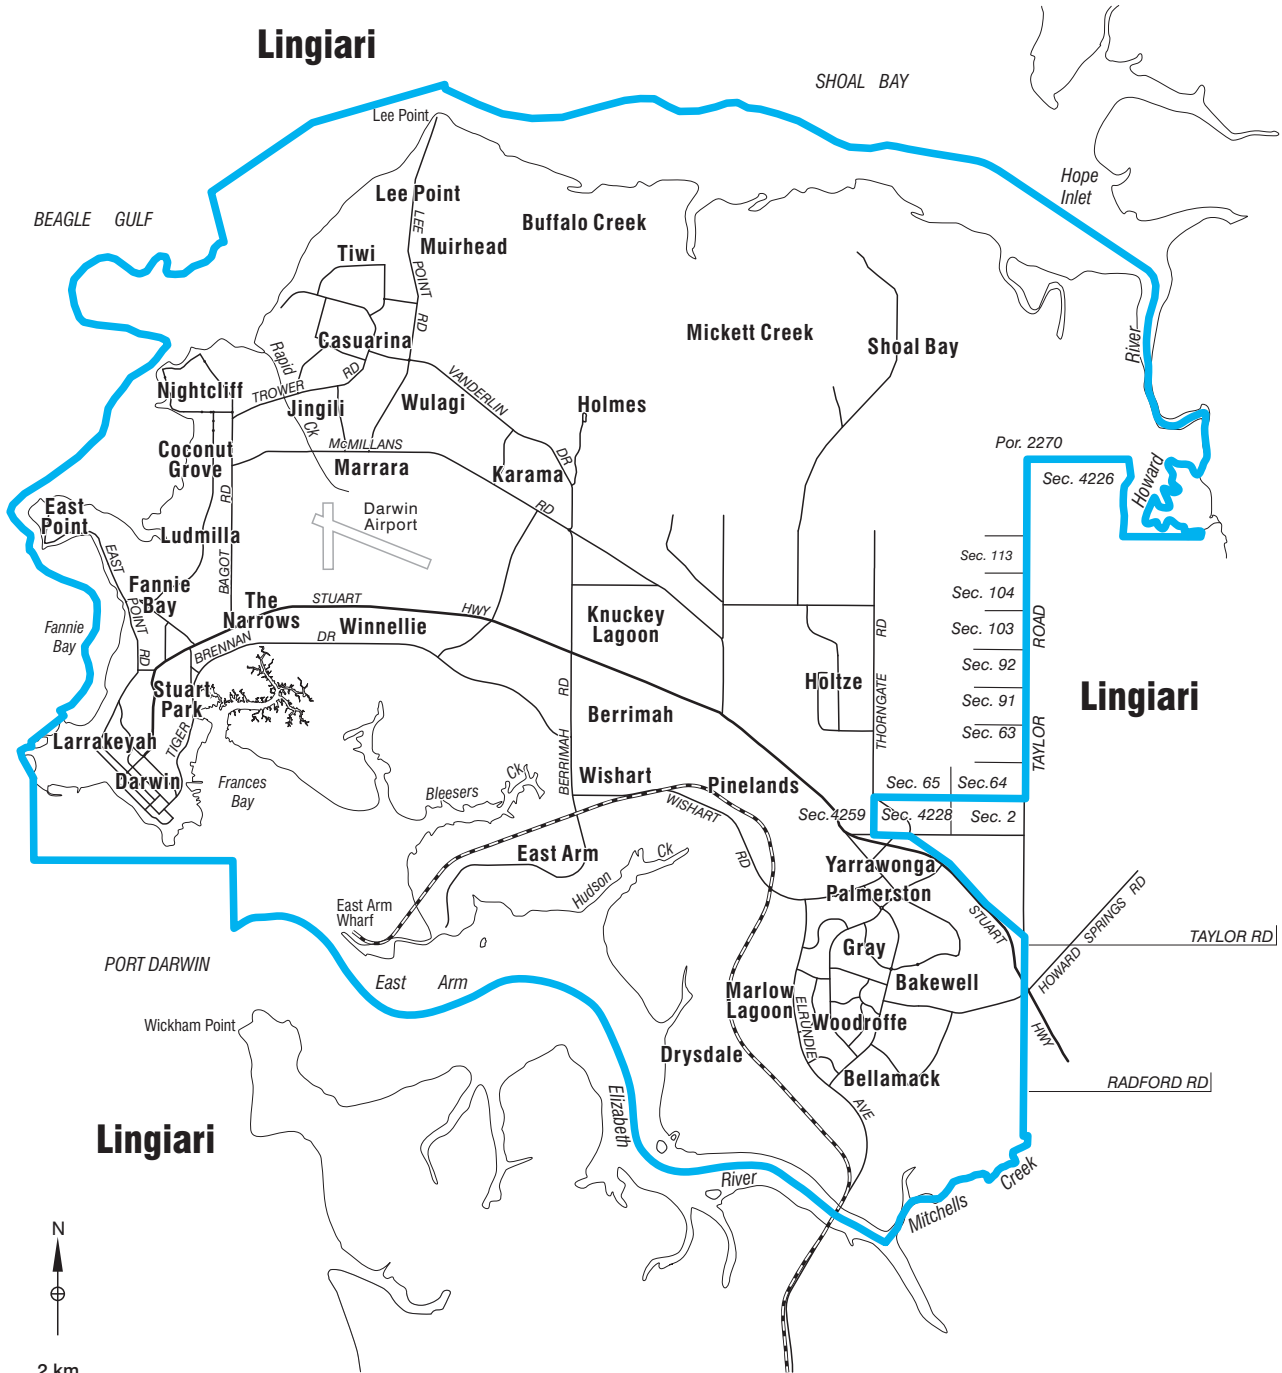

COMMONWEALTH ELECTORAL DIVISION OF SOLOMON

- Divisional boundary
- Adjoining divisional boundary
- Division area 337 sq km
- Railway

Note:
Federal redistribution finalised in September 2008