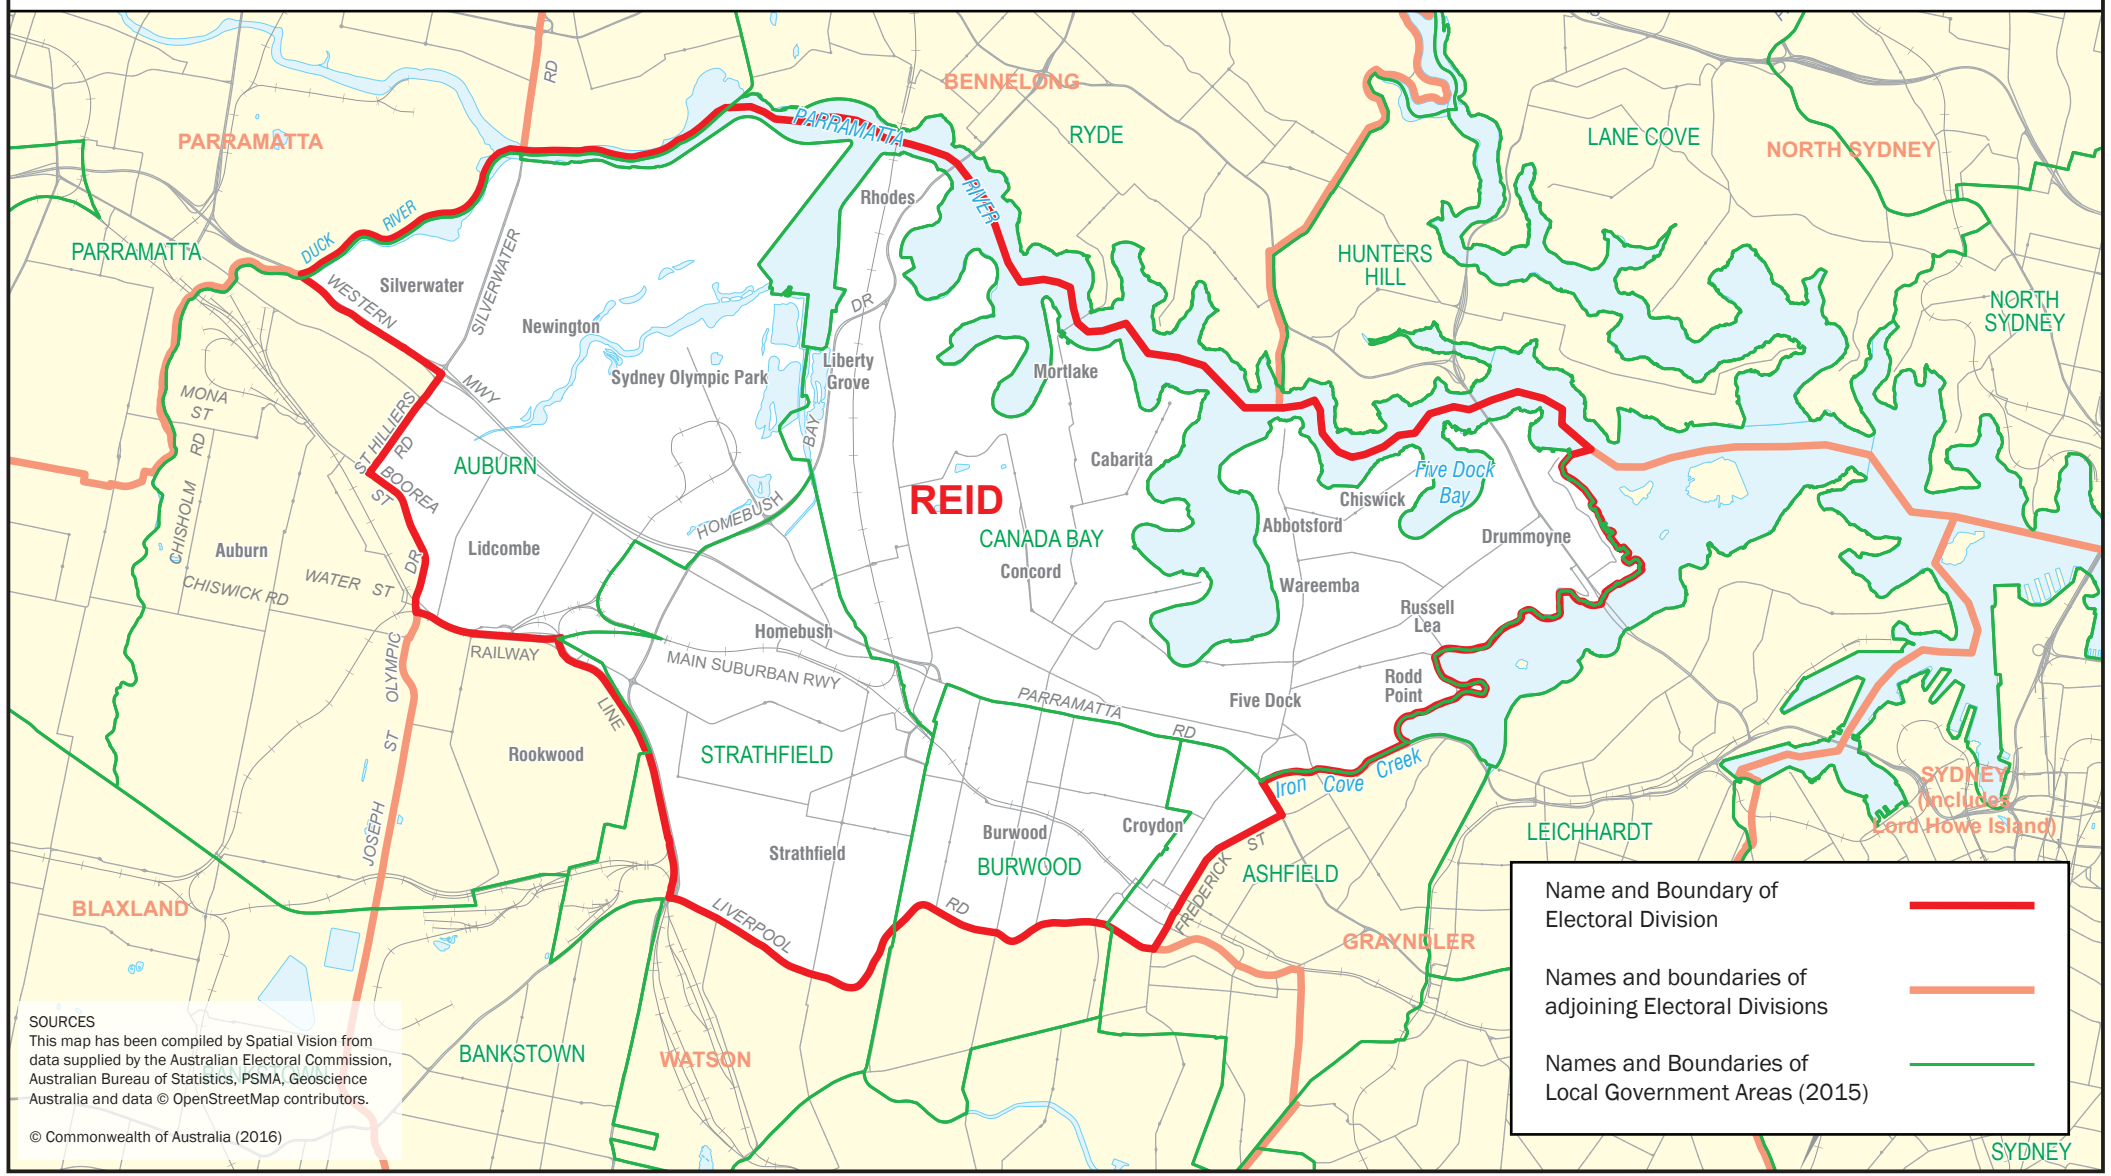

February 2016
**MAP OF THE FEDERAL
 ELECTORAL DIVISION OF
 REID**

SOURCES
 This map has been compiled by Spatial Vision from data supplied by the Australian Electoral Commission, Australian Bureau of Statistics, PSMA, Geoscience Australia and data © OpenStreetMap contributors.
 © Commonwealth of Australia (2016)