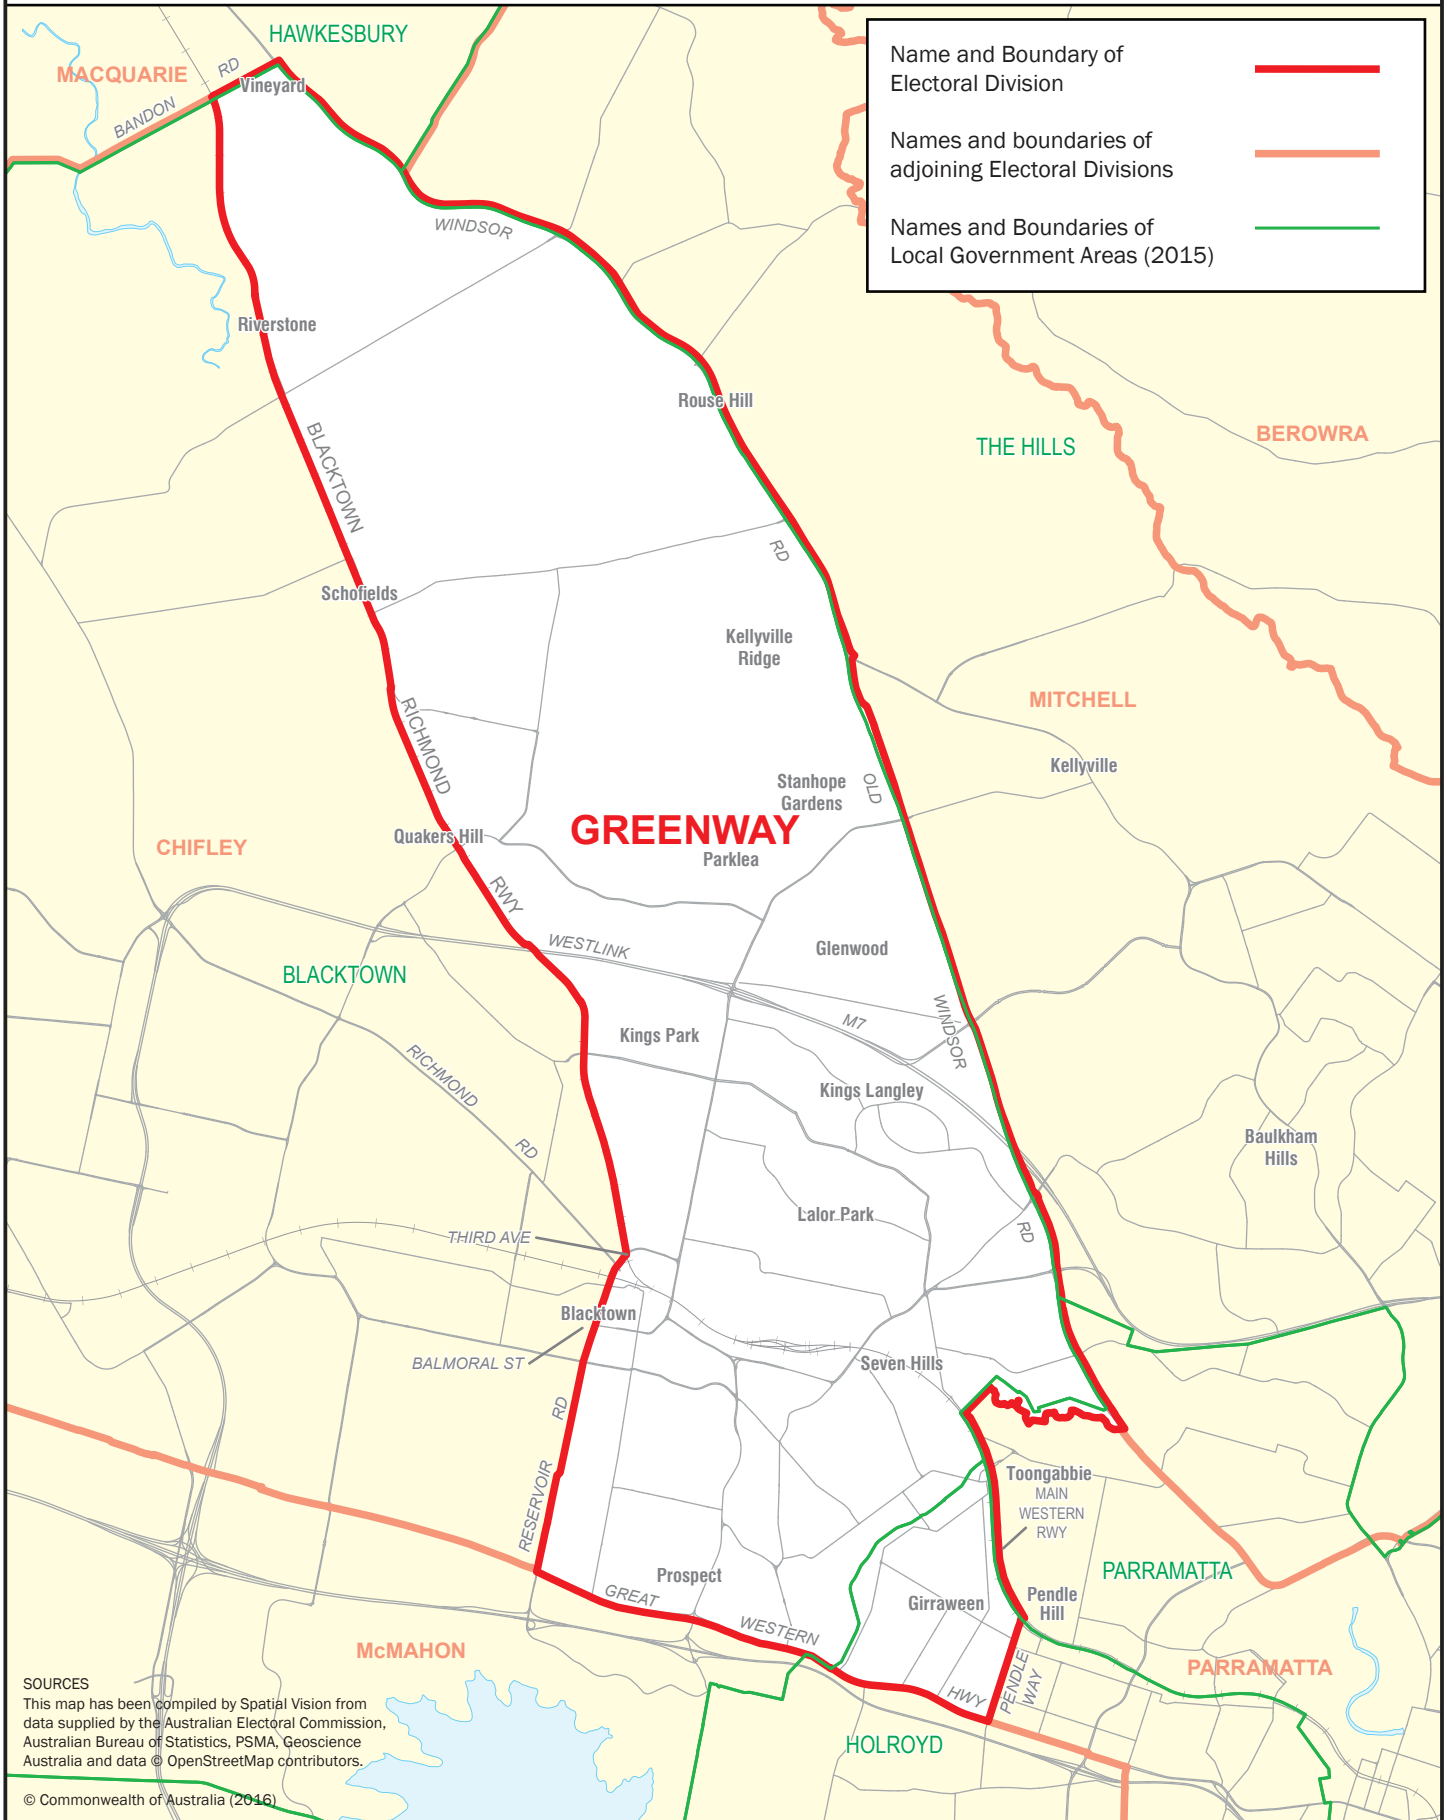

February 2016
**MAP OF THE FEDERAL
 ELECTORAL DIVISION OF
 GREENWAY**

0 km 2 km

SOURCES
 This map has been compiled by Spatial Vision from data supplied by the Australian Electoral Commission, Australian Bureau of Statistics, PSMA, Geoscience Australia and data © OpenStreetMap contributors.