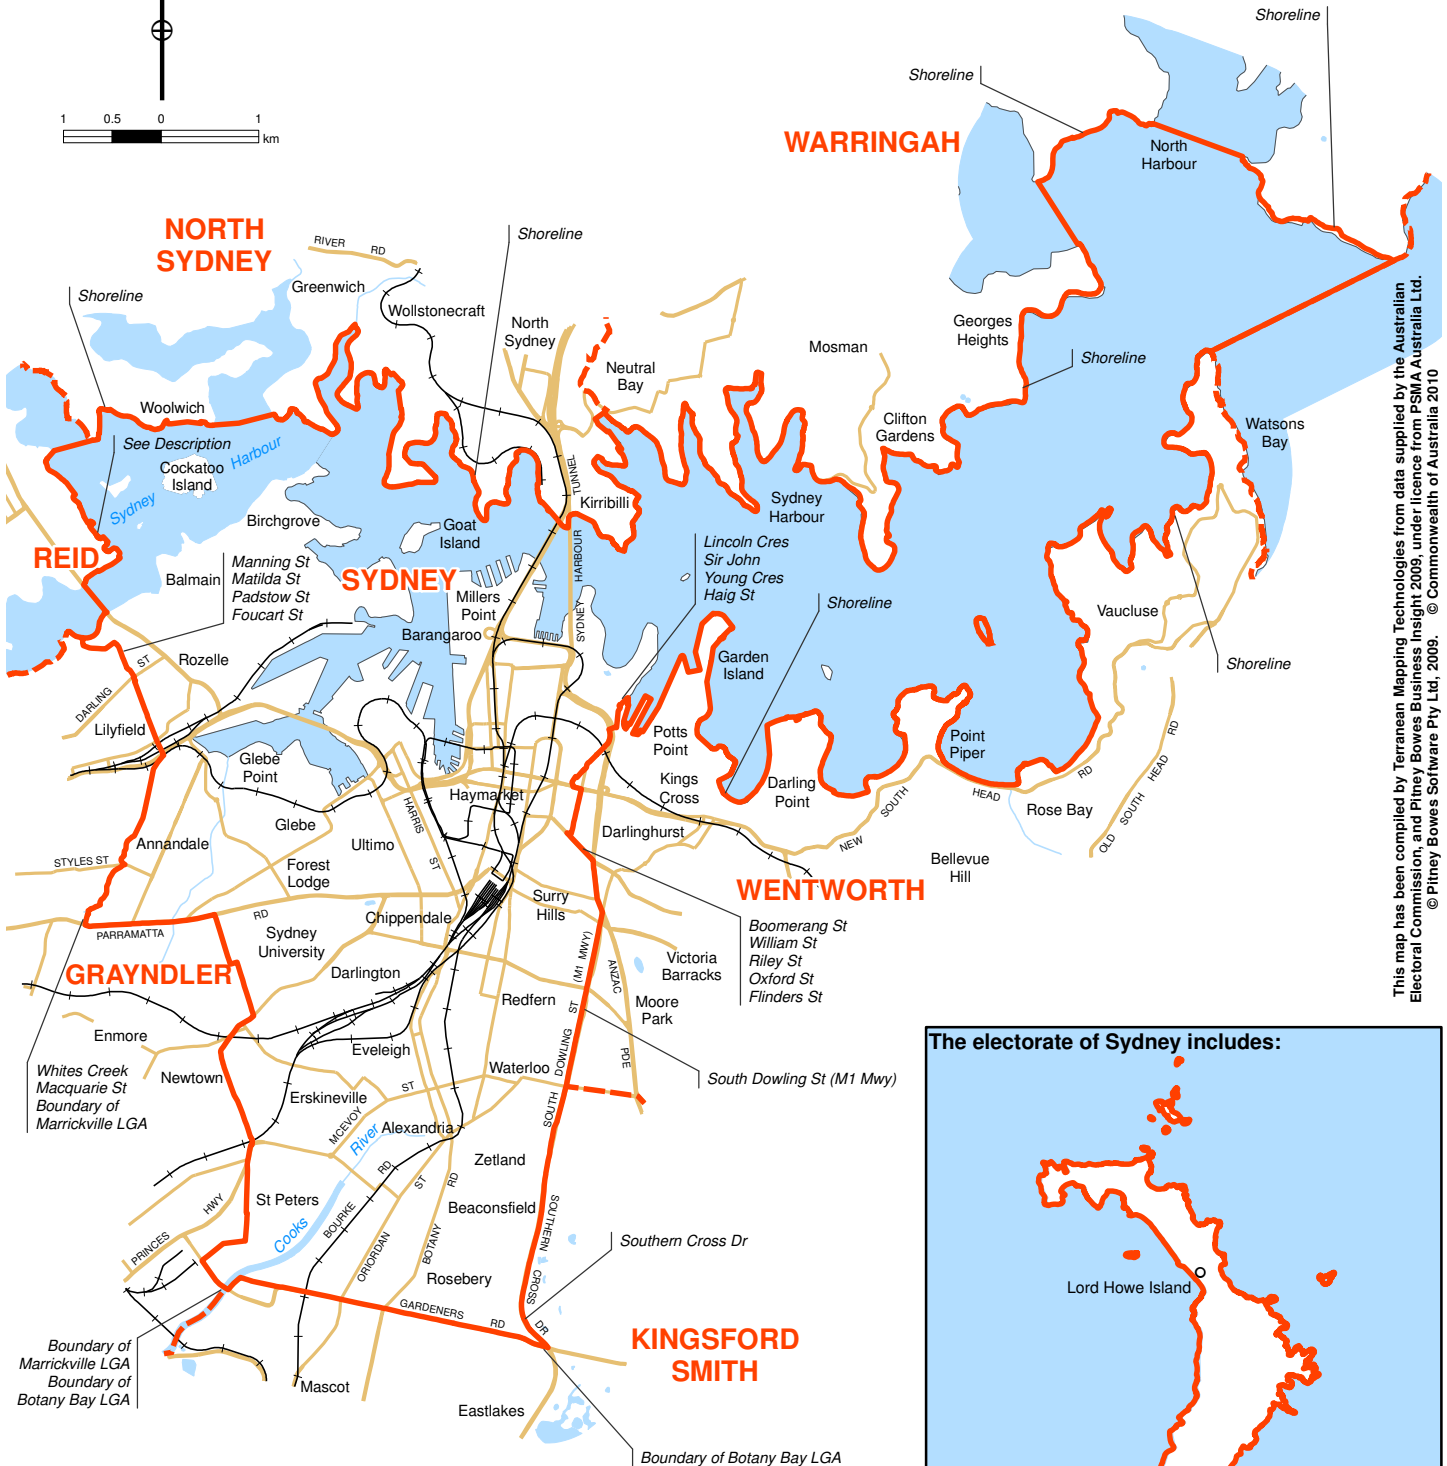

# Commonwealth Electoral Division of SYDNEY

Boundary gazetted 22 December 2009

This map has been compiled by Terranean Mapping Technologies from data supplied by the Australian Electoral Commission, and Pitney Bowes Business Insight 2009, under licence from PSMA Australia Ltd. © Pitney Bowes Software Pty Ltd, 2009. © Commonwealth of Australia 2010

**Description:** Boundary of Canada Bay LGA, Victoria Rd, Boundary of Leichhardt LGA.

Divisional boundary   
 Adjoining boundary   
 Division Area 91.23km<sup>2</sup>

**Note:**  
 Local Government Area descriptions are current 2006.  
 Federal electoral boundaries follow the centre of features unless otherwise advised.