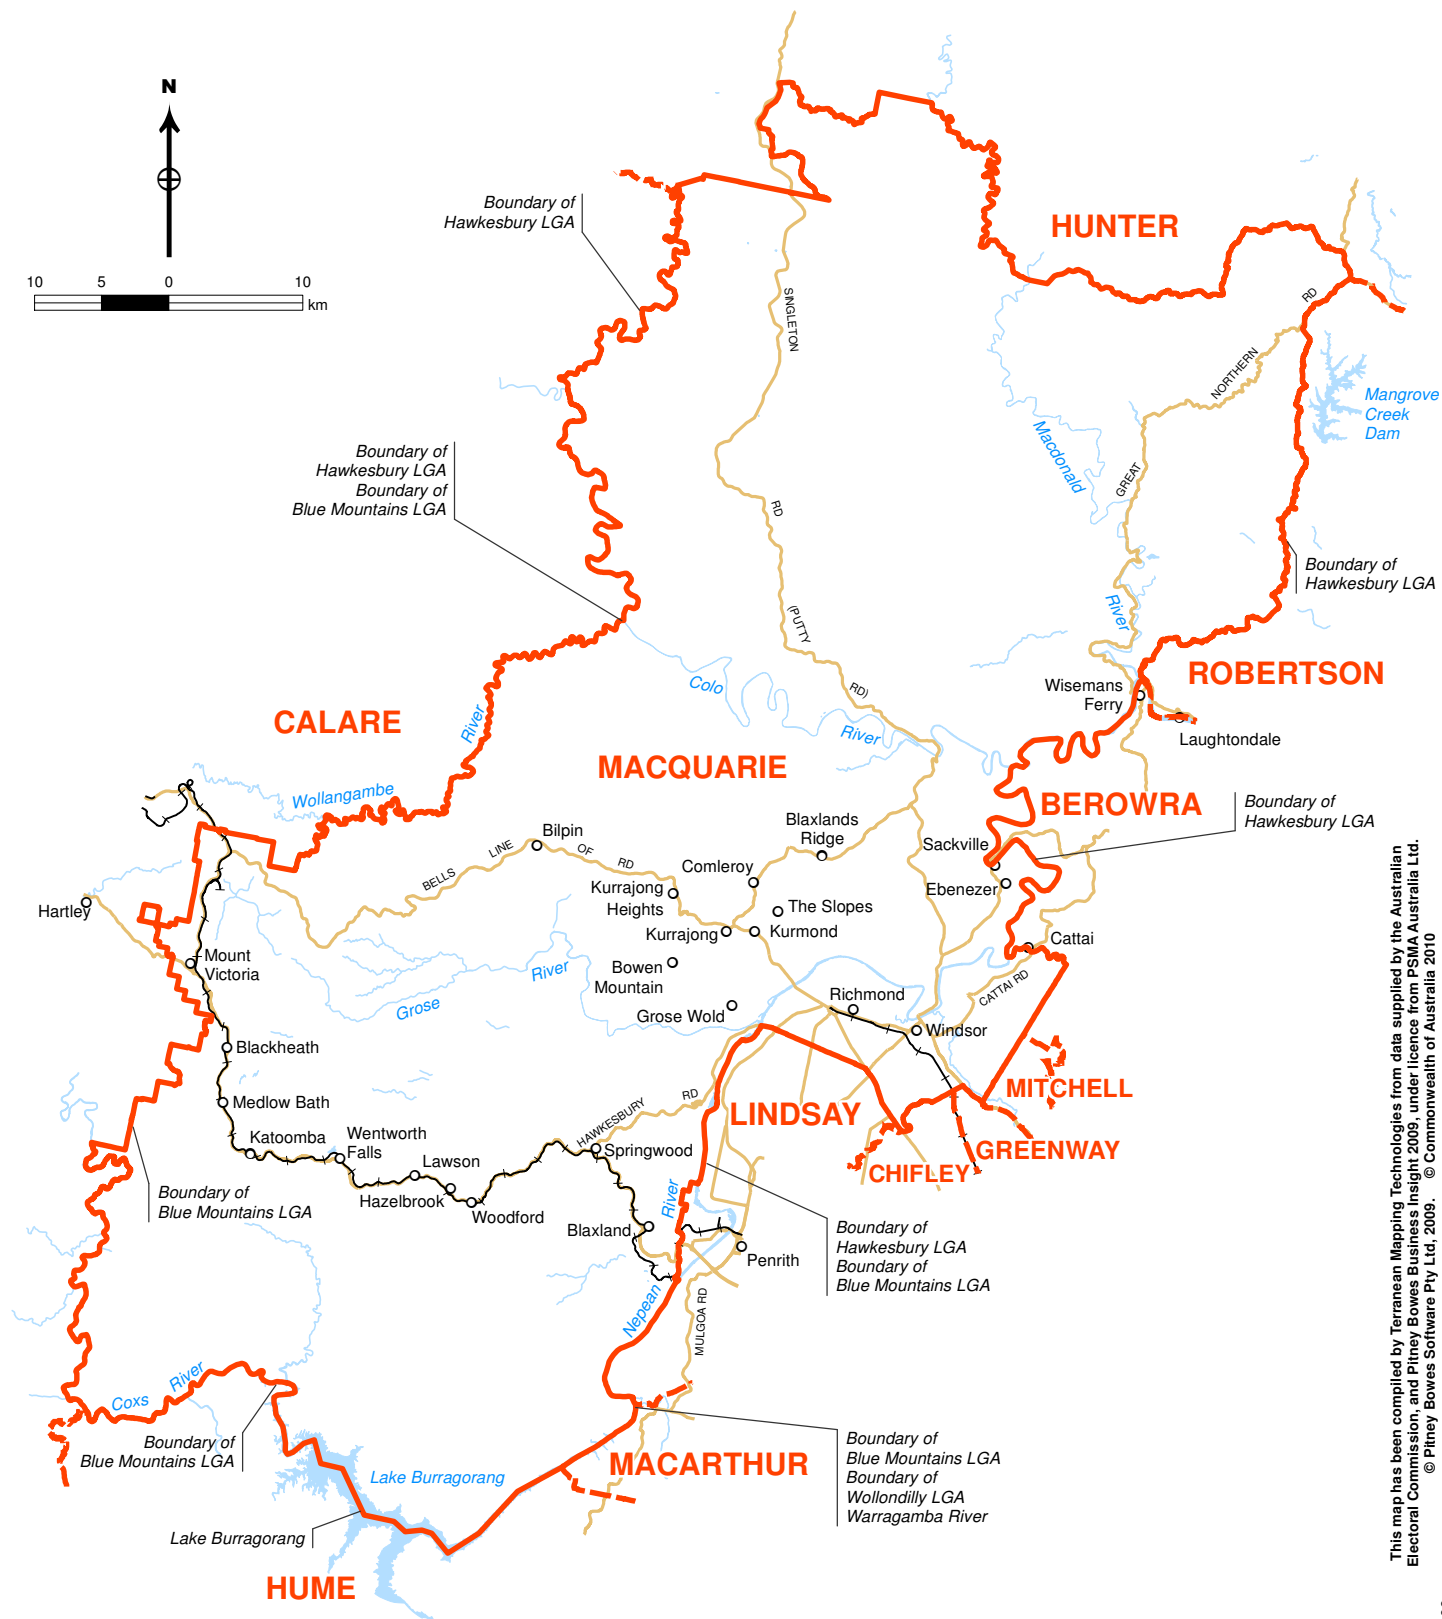

Commonwealth Electoral Division of **MACQUARIE**

Boundary gazetted 22 December 2009

Divisional boundary 
 Adjoining boundary 
 Size of division 4,374 km²

Note:
 Local Government Area descriptions are current 2006.
 Federal electoral boundaries follow the
 centre of features unless otherwise advised.