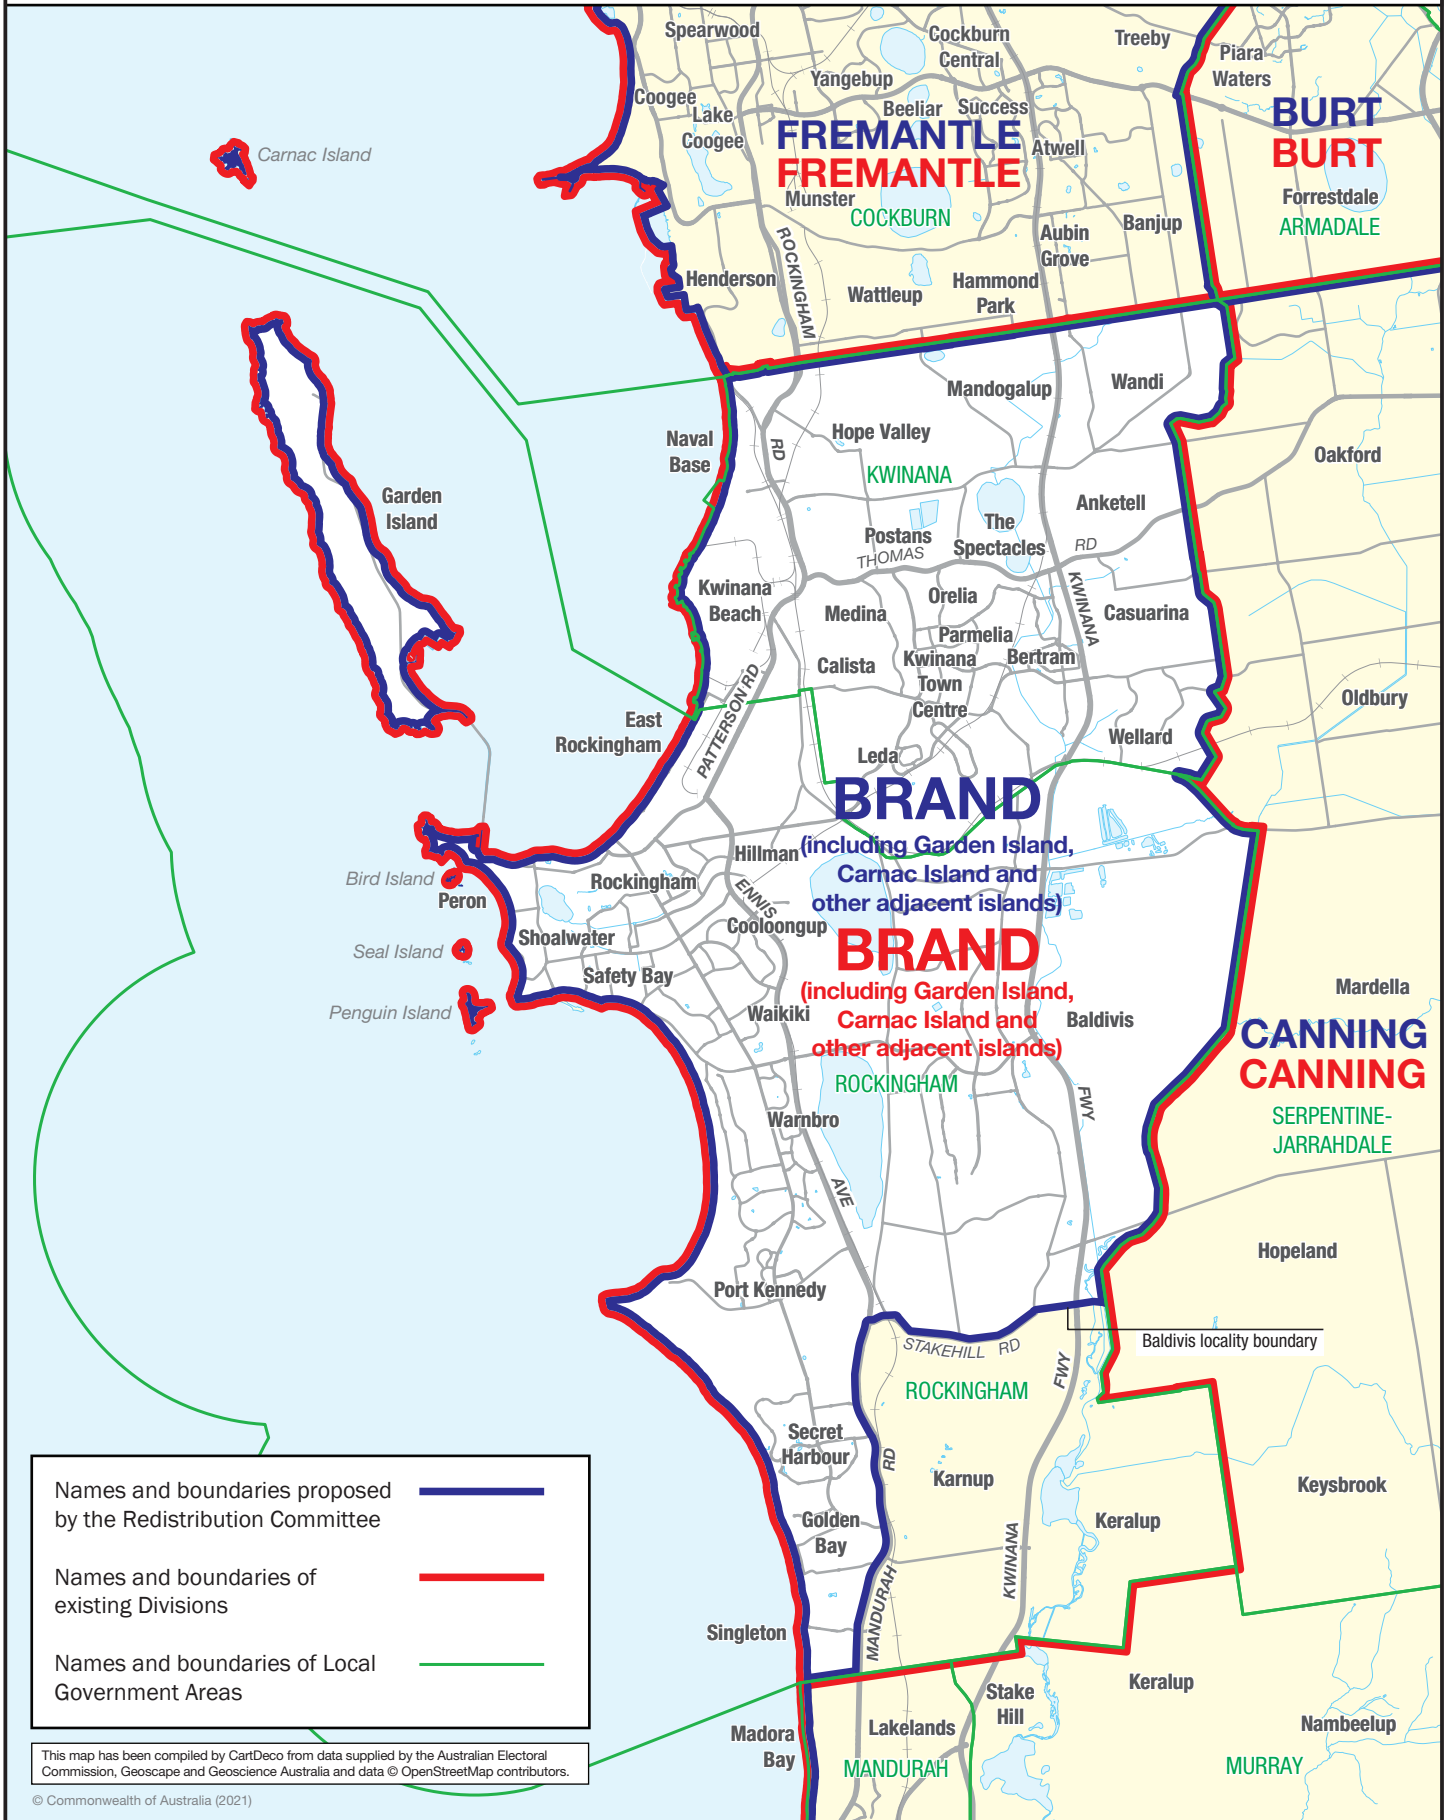

March 2021
**MAP OF PROPOSED
 COMMONWEALTH ELECTORAL DIVISION OF
 BRAND**

Names and boundaries proposed by the Redistribution Committee	
Names and boundaries of existing Divisions	
Names and boundaries of Local Government Areas	

This map has been compiled by CartDeco from data supplied by the Australian Electoral Commission, Geoscape and Geoscience Australia and data © OpenStreetMap contributors.
 © Commonwealth of Australia (2021)