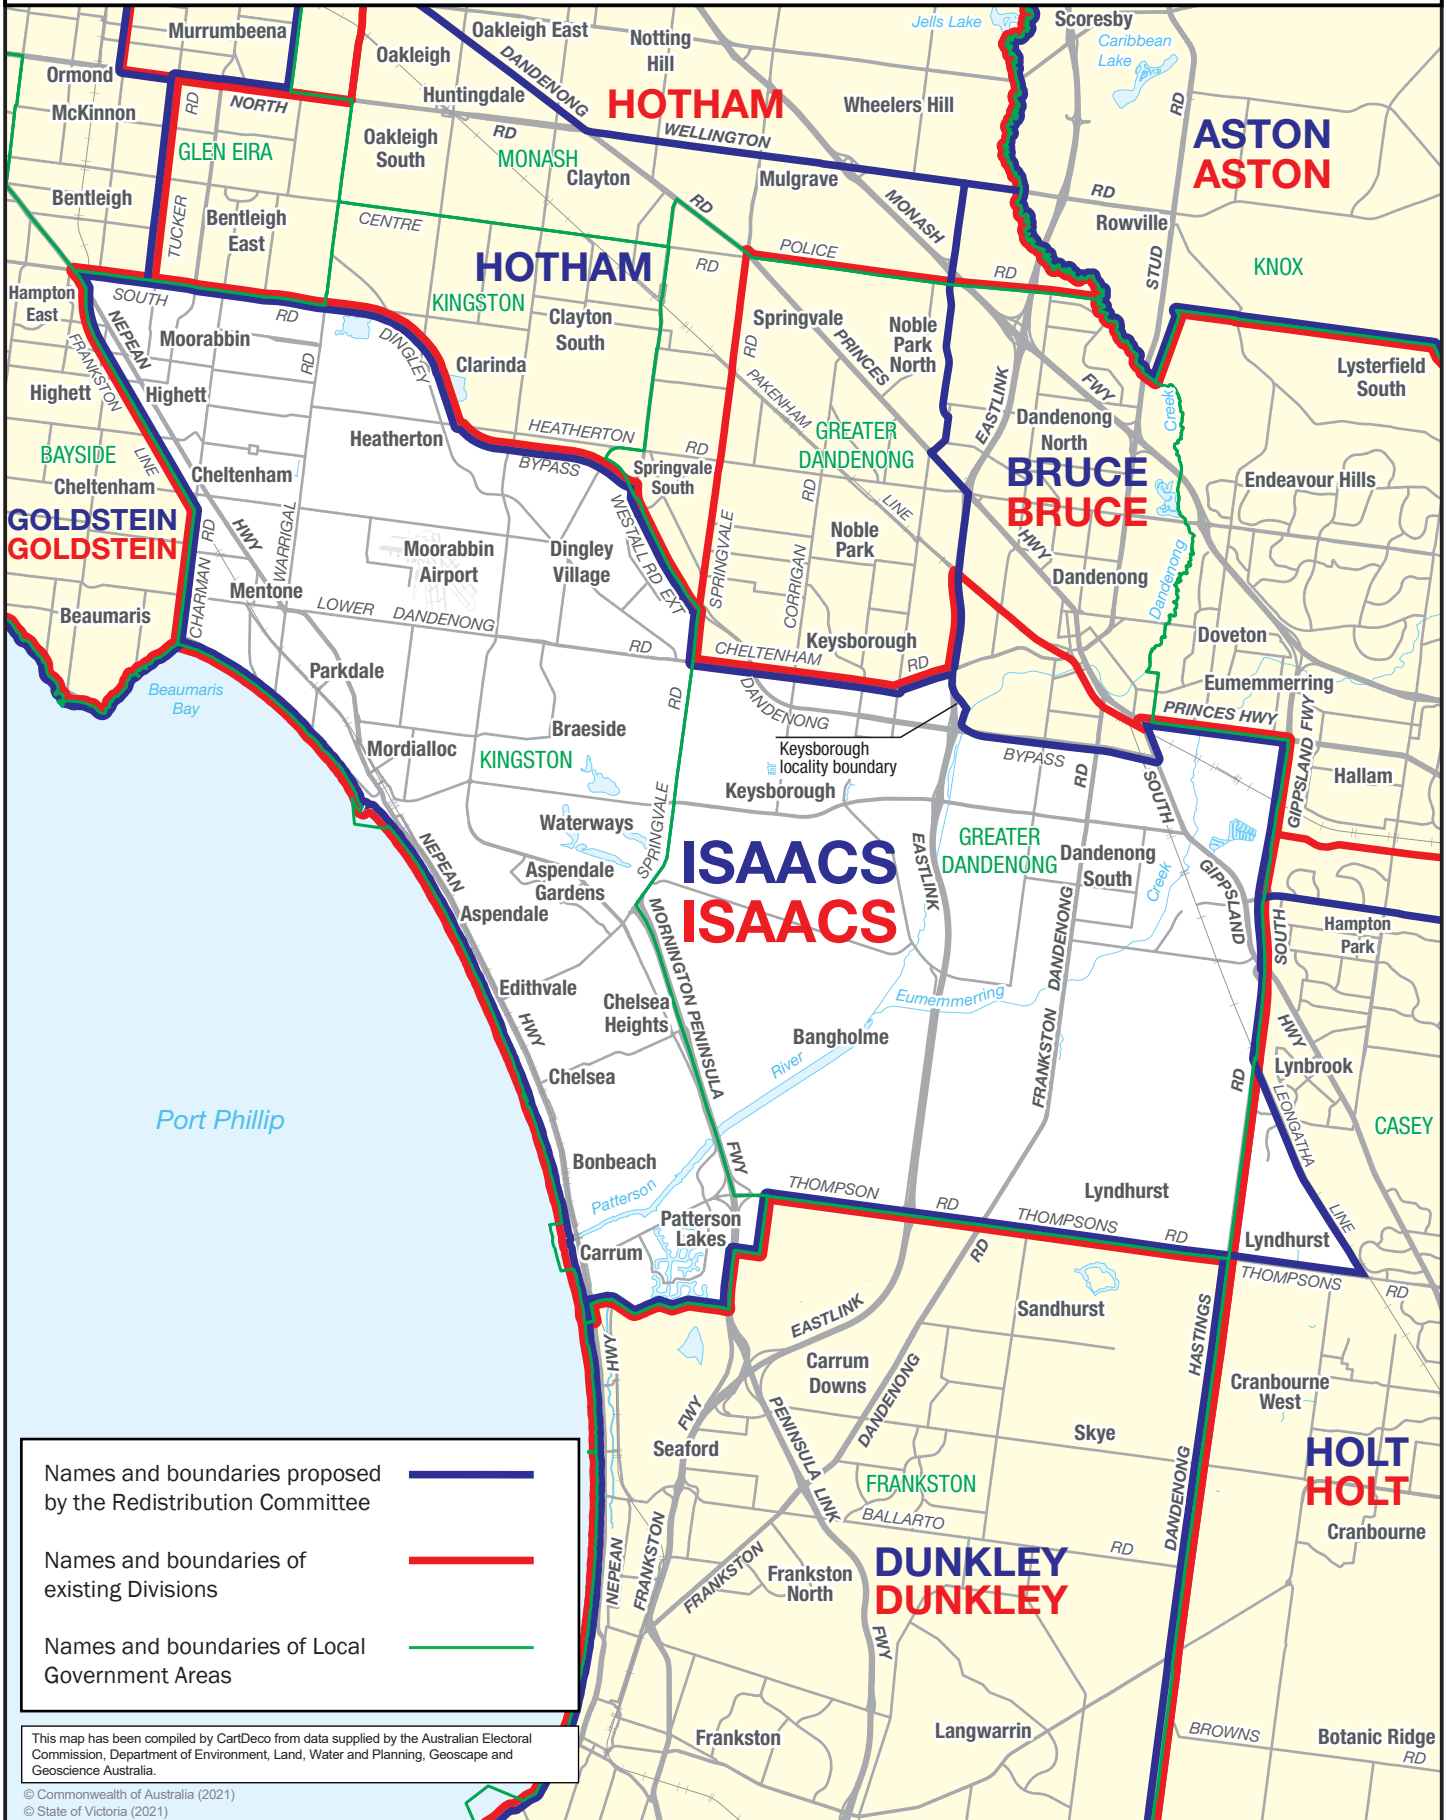

March 2021  
**MAP OF PROPOSED  
 COMMONWEALTH ELECTORAL DIVISION OF  
 ISAACS**

0 2 km

Names and boundaries proposed by the Redistribution Committee ————

Names and boundaries of existing Divisions ————

Names and boundaries of Local Government Areas ————

This map has been compiled by CartDeco from data supplied by the Australian Electoral Commission, Department of Environment, Land, Water and Planning, Geoscape and Geoscience Australia.  
 © Commonwealth of Australia (2021)  
 © State of Victoria (2021)