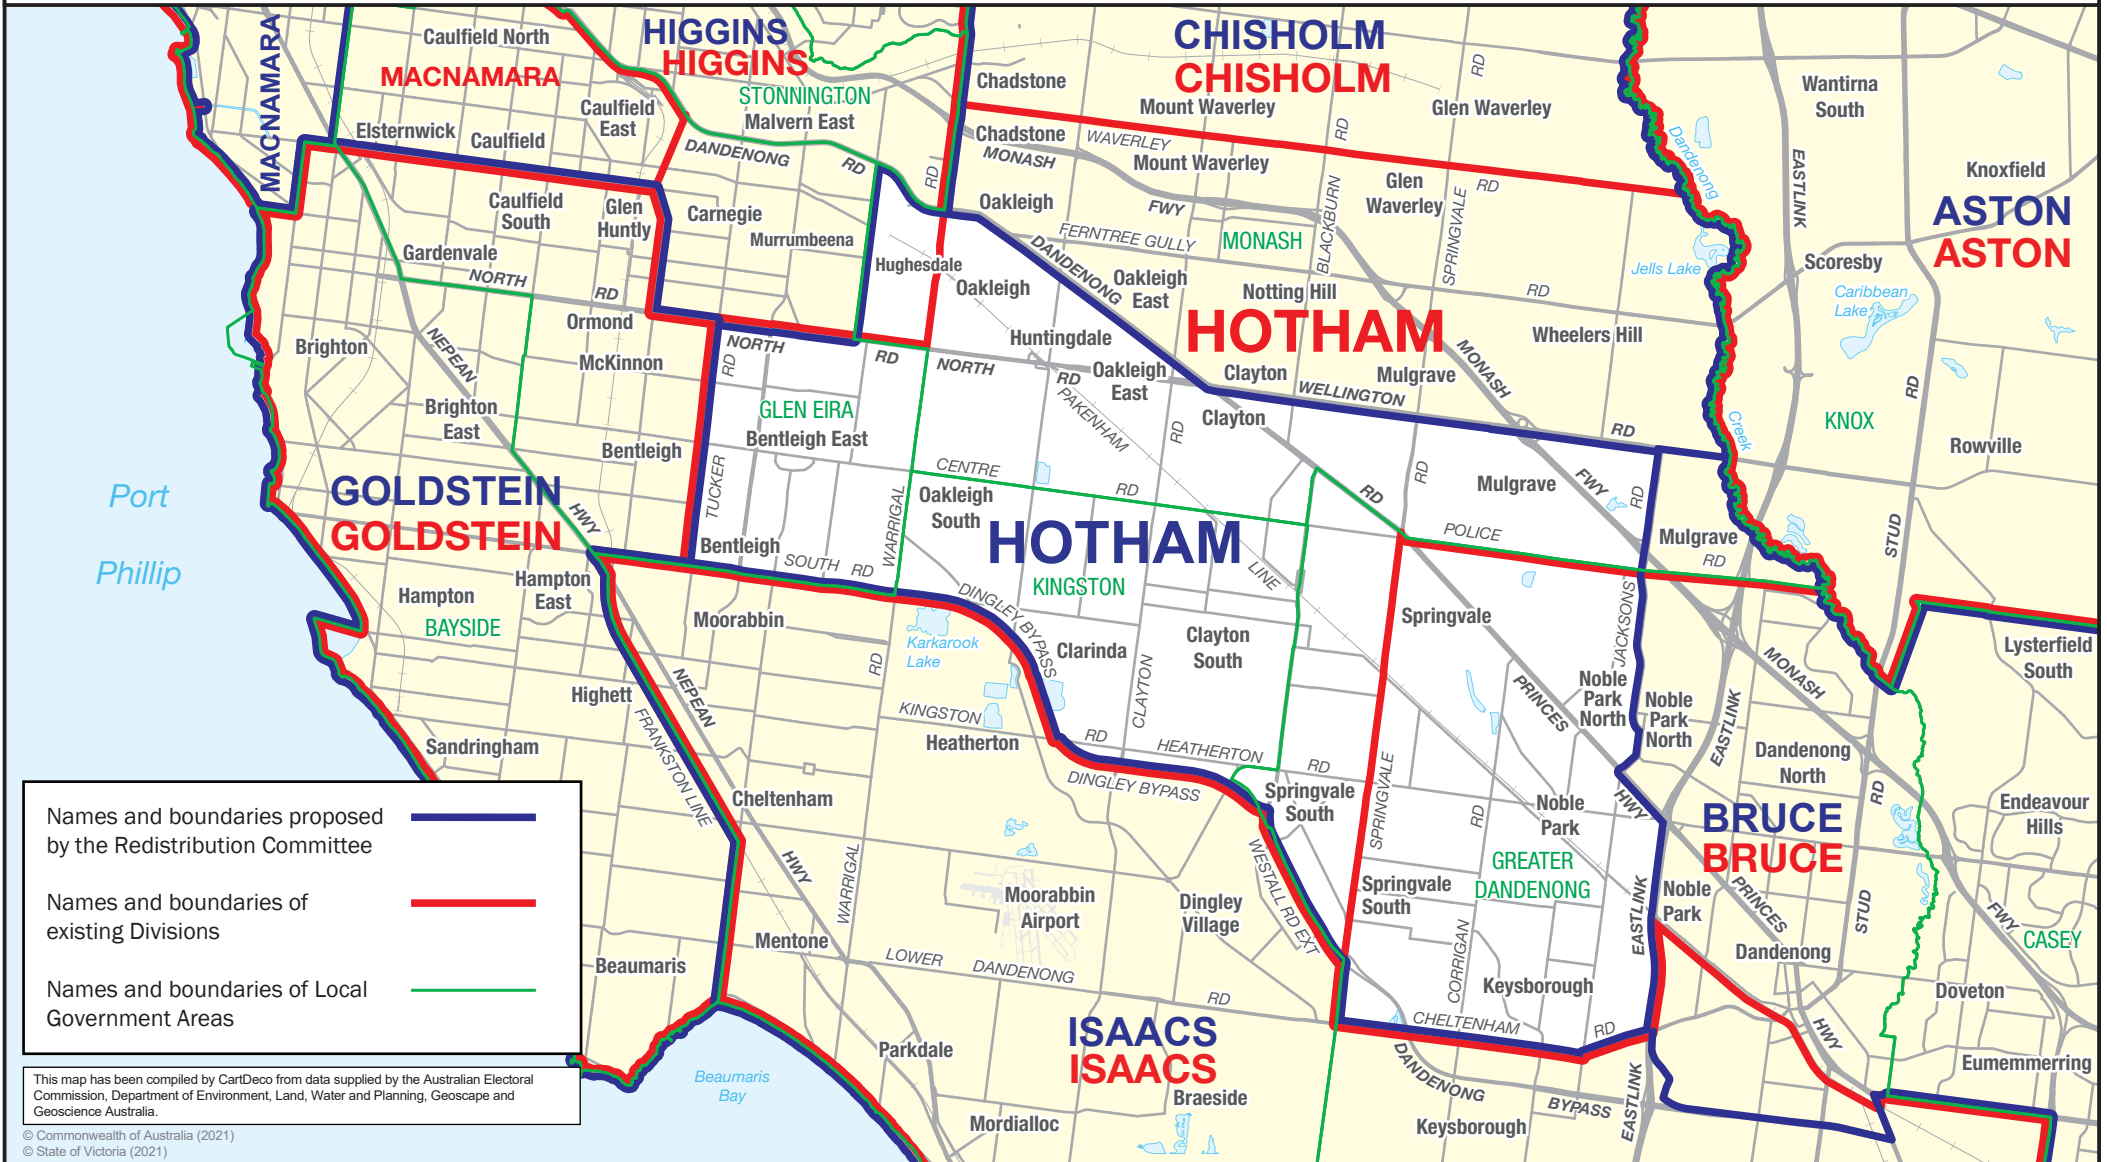

March 2021
**MAP OF PROPOSED
 COMMONWEALTH ELECTORAL DIVISION OF
 HOTHAM**

0 3 km

Names and boundaries proposed by the Redistribution Committee ————

Names and boundaries of existing Divisions ————

Names and boundaries of Local Government Areas ————

This map has been compiled by CartDeco from data supplied by the Australian Electoral Commission, Department of Environment, Land, Water and Planning, Geoscape and Geoscience Australia.