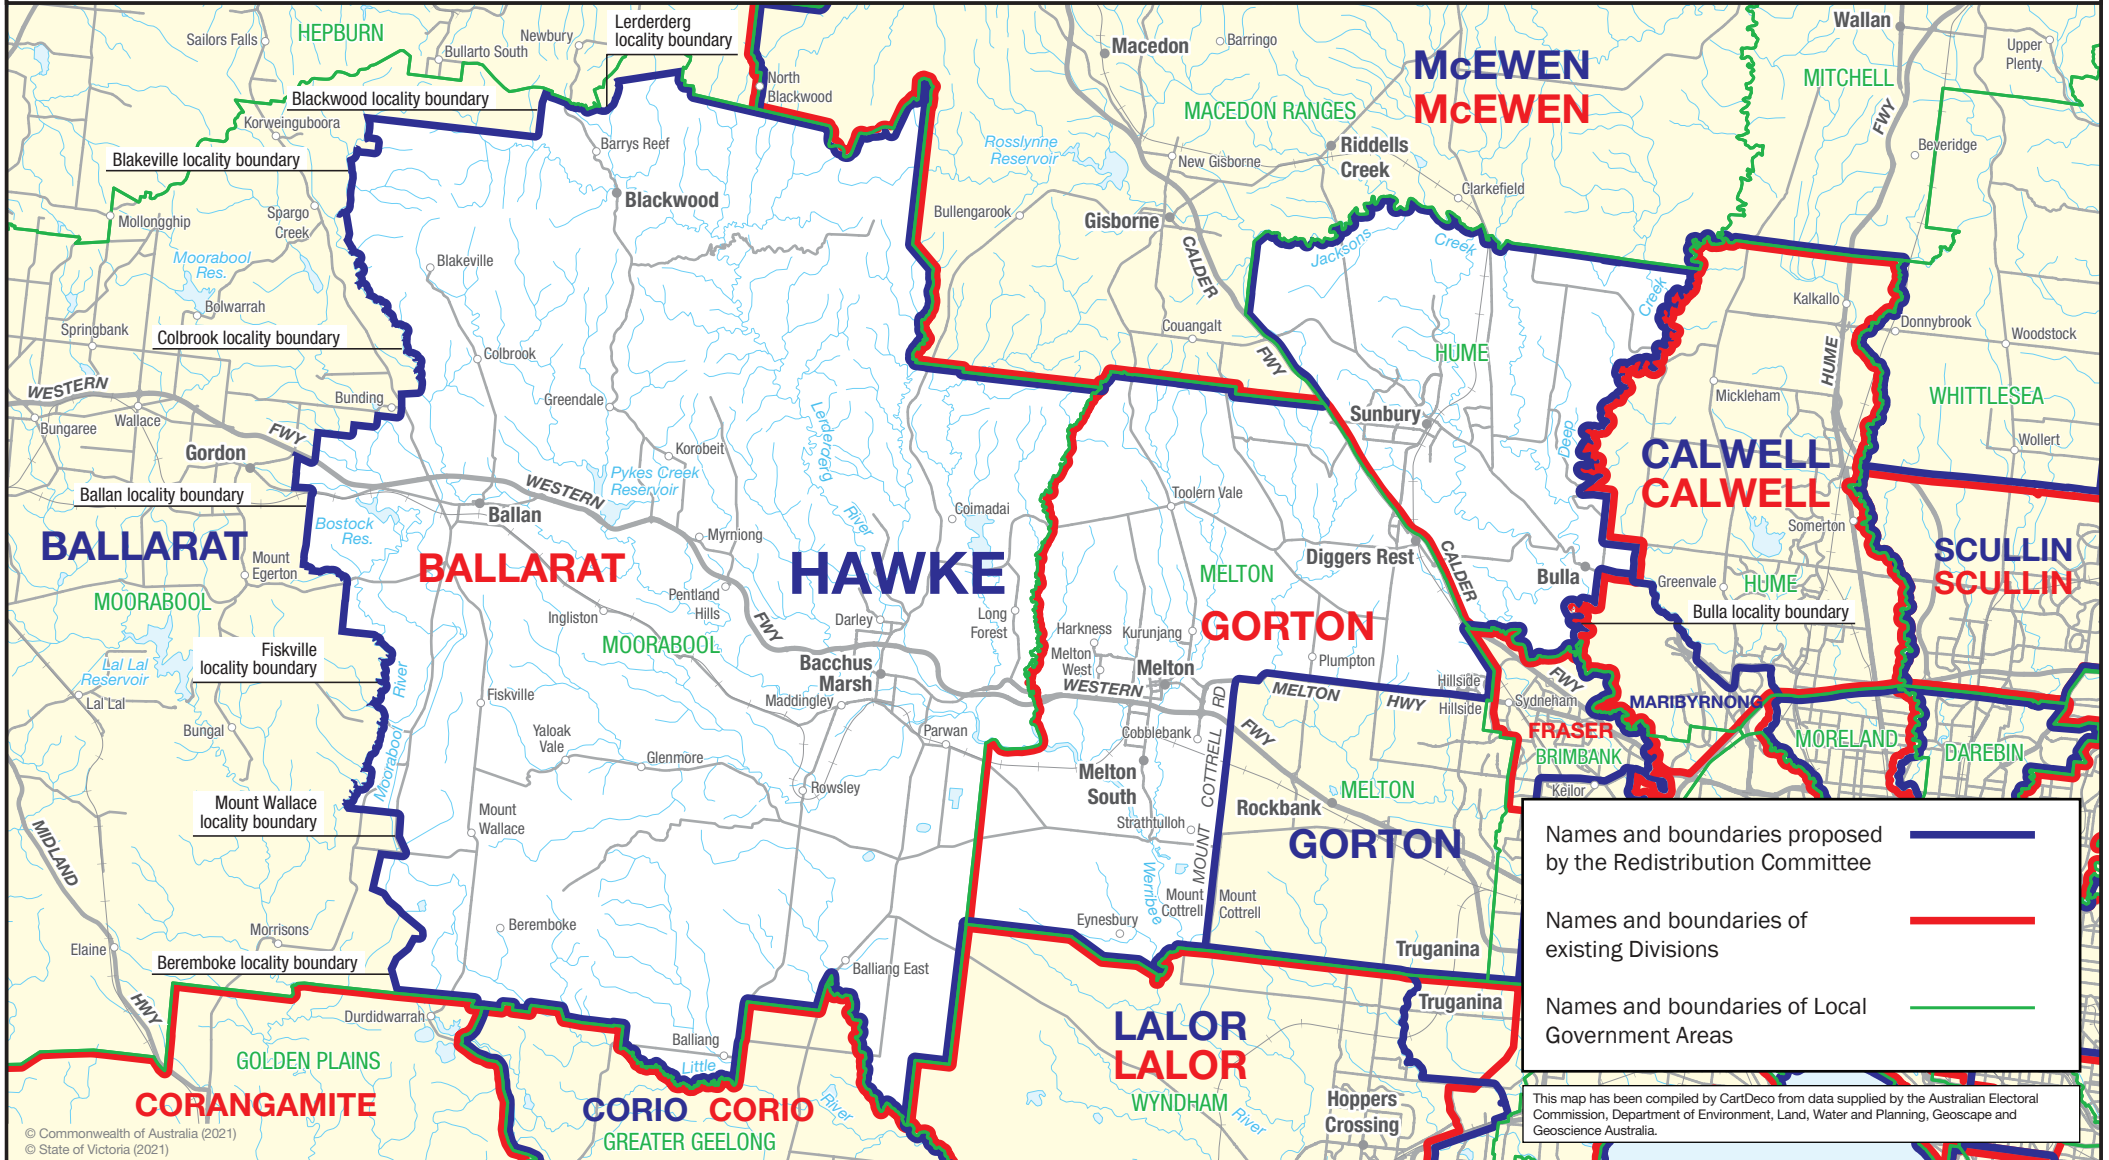

March 2021
**MAP OF PROPOSED
 COMMONWEALTH ELECTORAL DIVISION OF
 HAWKE**

Names and boundaries proposed by the Redistribution Committee ——— (blue line)

Names and boundaries of existing Divisions ——— (red line)

Names and boundaries of Local Government Areas ——— (green line)

This map has been compiled by CartDeco from data supplied by the Australian Electoral Commission, Department of Environment, Land, Water and Planning, Geoscape and Geoscience Australia.