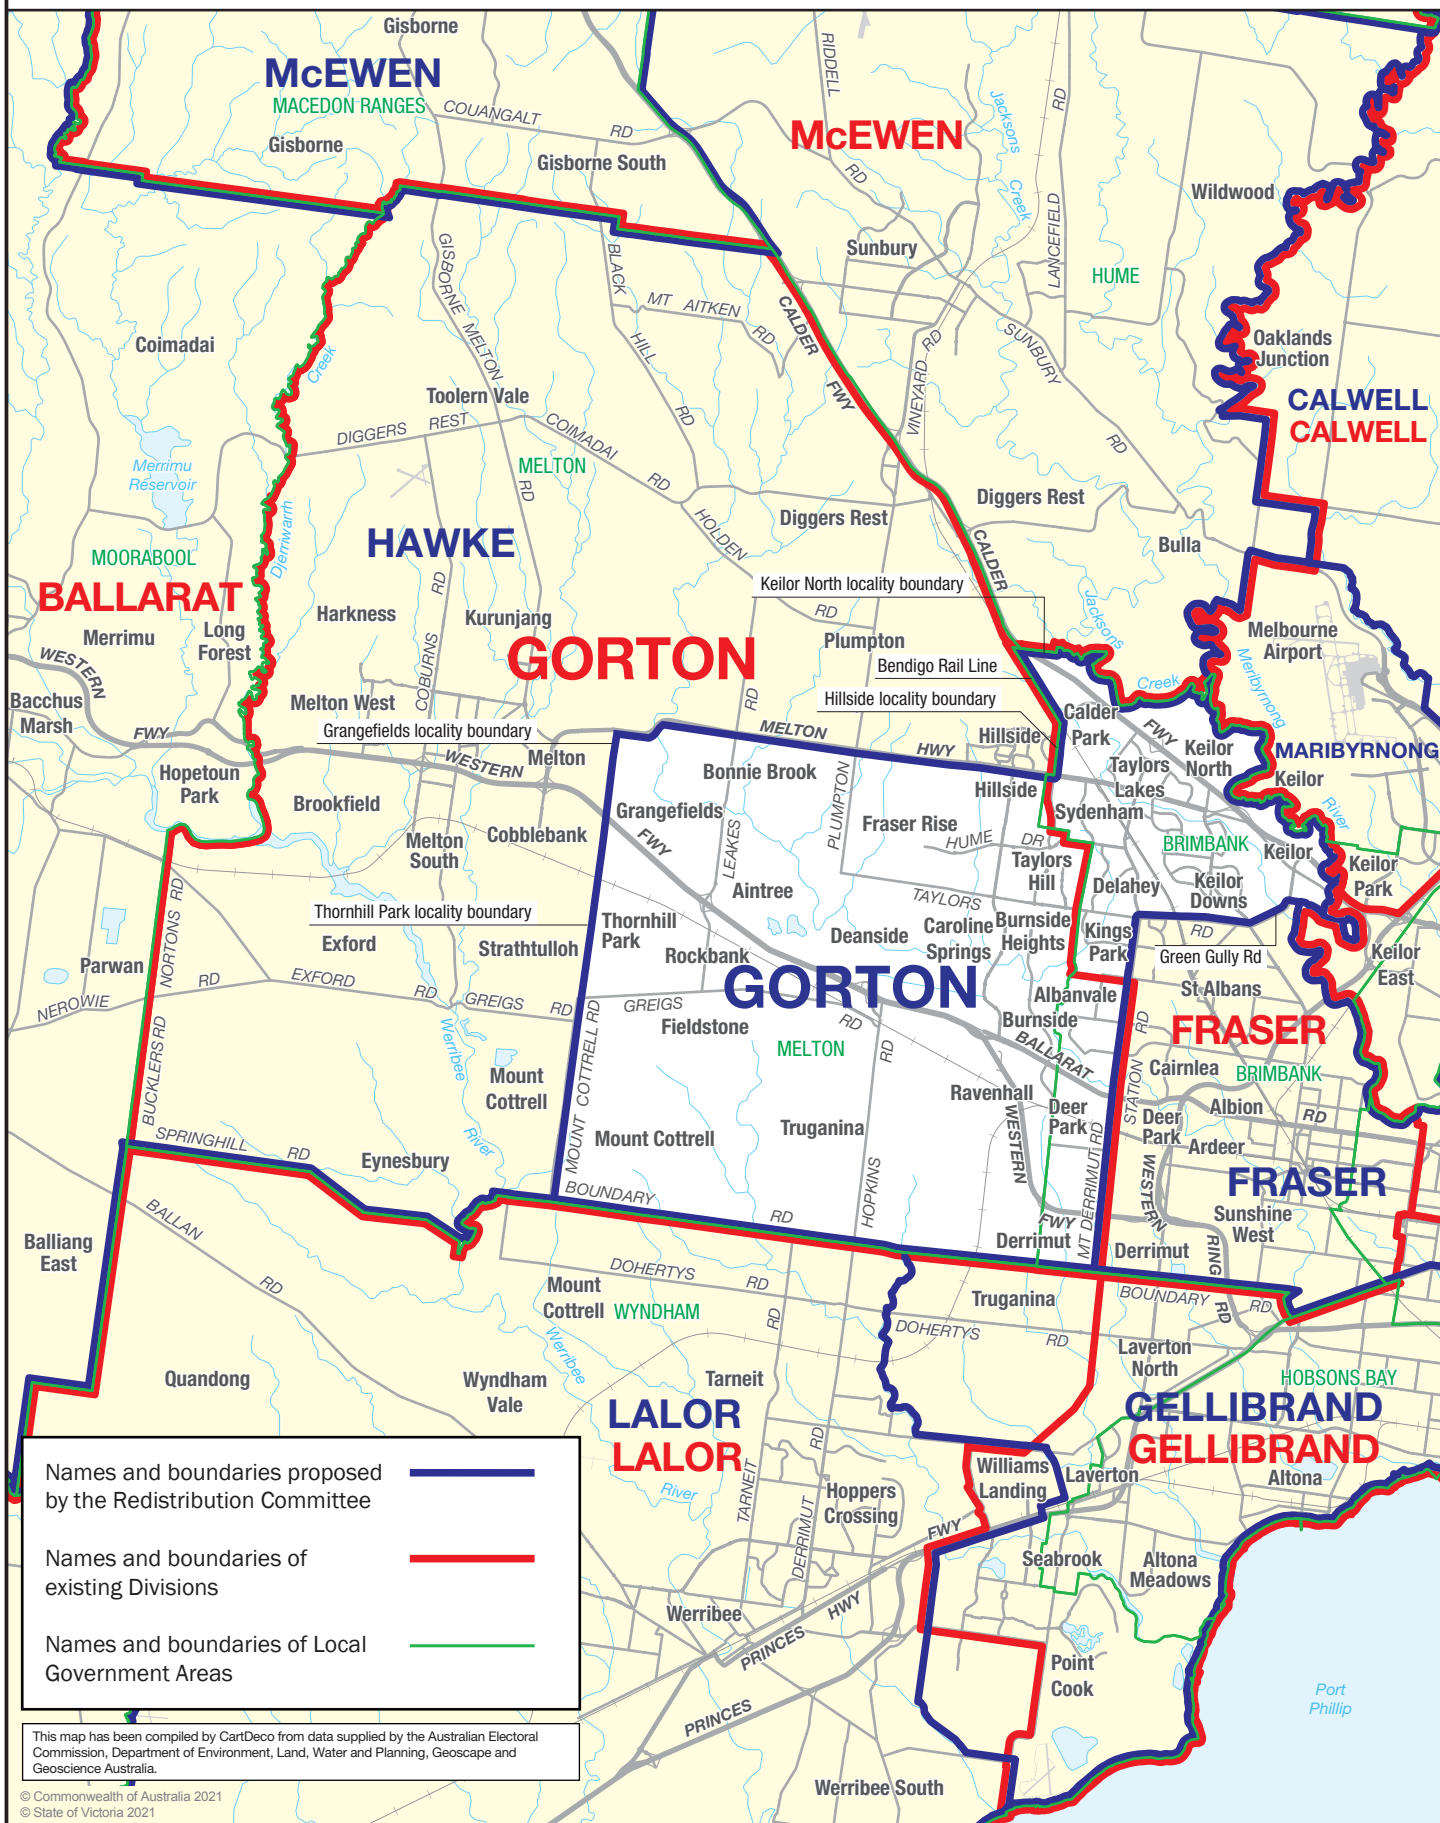

March 2021 MAP OF PROPOSED COMMONWEALTH ELECTORAL DIVISION OF **GORTON**

This map has been compiled by CartDeco from data supplied by the Australian Electoral Commission, Department of Environment, Land, Water and Planning, Geoscape and Geoscience Australia.