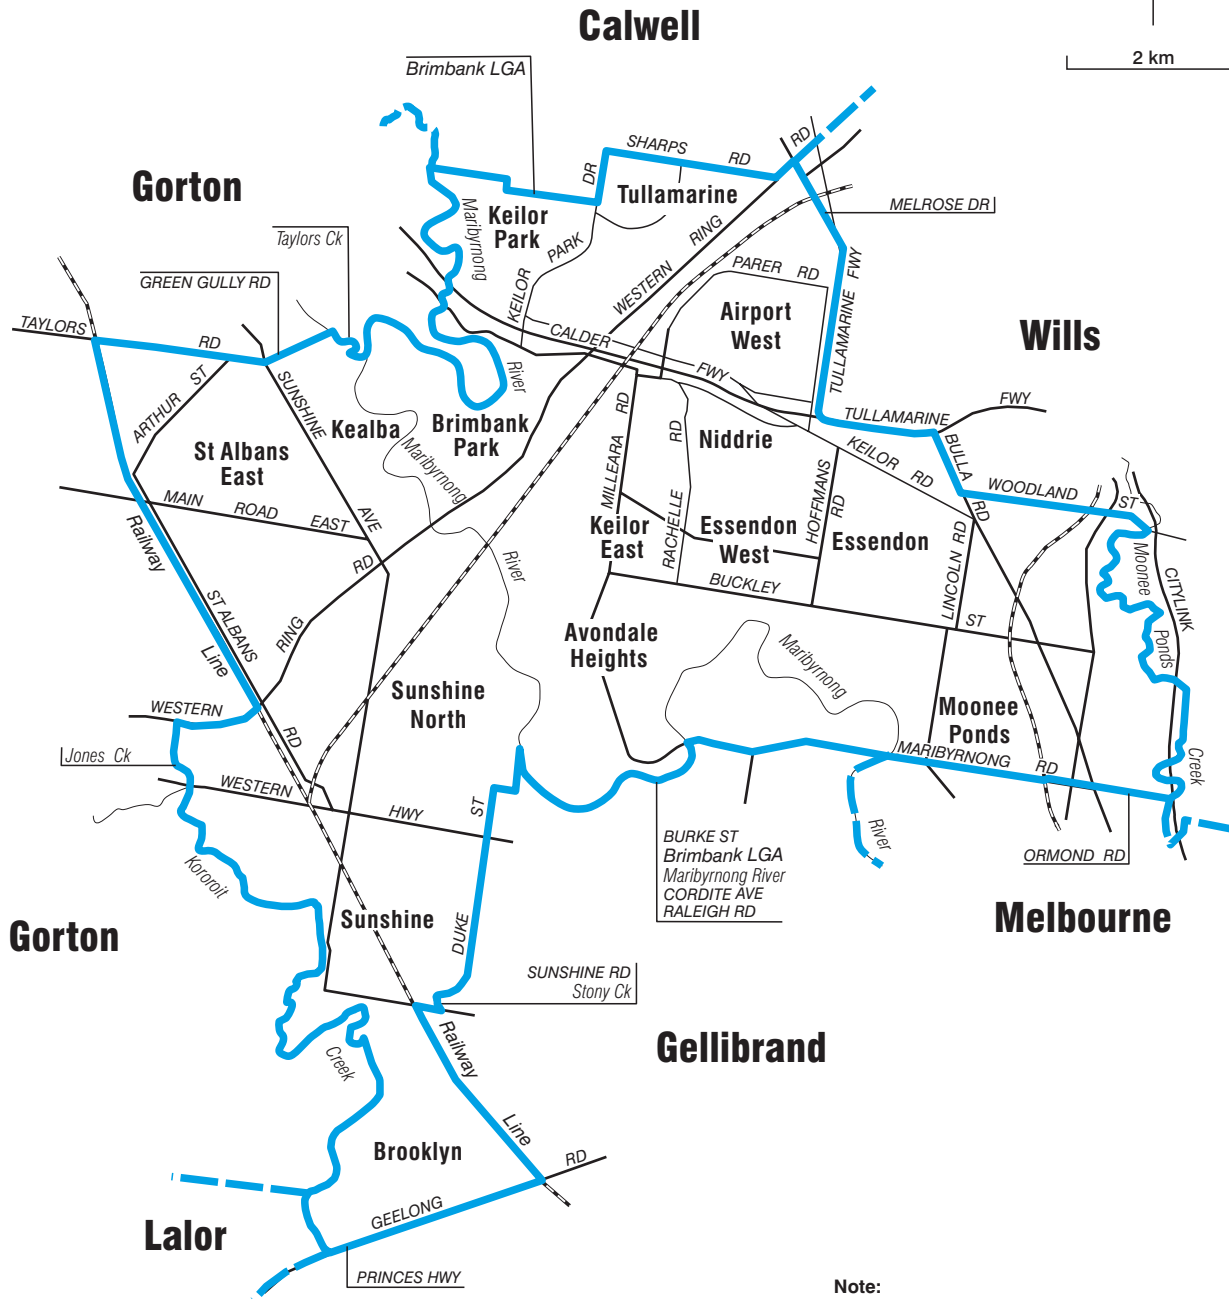

COMMONWEALTH ELECTORAL DIVISION OF MARIBYRNONG

2 km

Note:
Federal redistribution finalised in January 2003.
Local Government Area (LGA) descriptions are current at November 2002

- Divisional boundary
- Adjoining Divisional boundary
- Division area 71 sq km
- Railway line