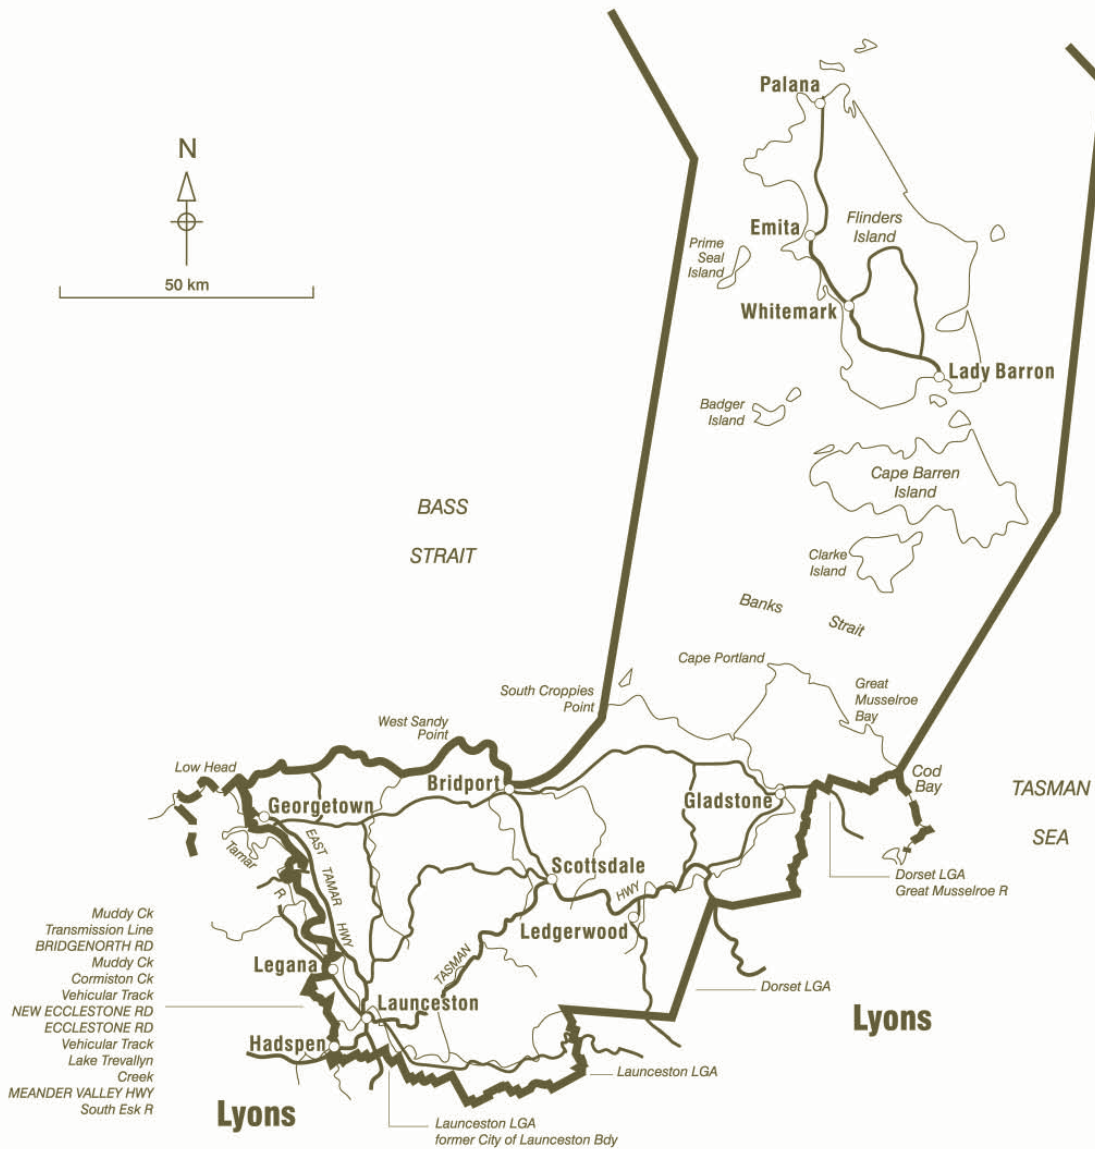

# COMMONWEALTH ELECTORAL DIVISION OF **BASS**

Deal Island  
(Included in Bass)

- Muddy Ck
- Transmission Line
- BRIDGENORTH RD
- Muddy Ck
- Comiston Ck
- Vehicular Track
- NEW ECCLESTONE RD
- ECCLESTONE RD
- Vehicular Track
- Lake Trevallyn
- Creek
- MEANDER VALLEY HWY
- South Esk R

Divisional boundary      **—————**

Adjoining divisional boundary      **- - - - -**

Division area      **7 343 sq km**

**2000**