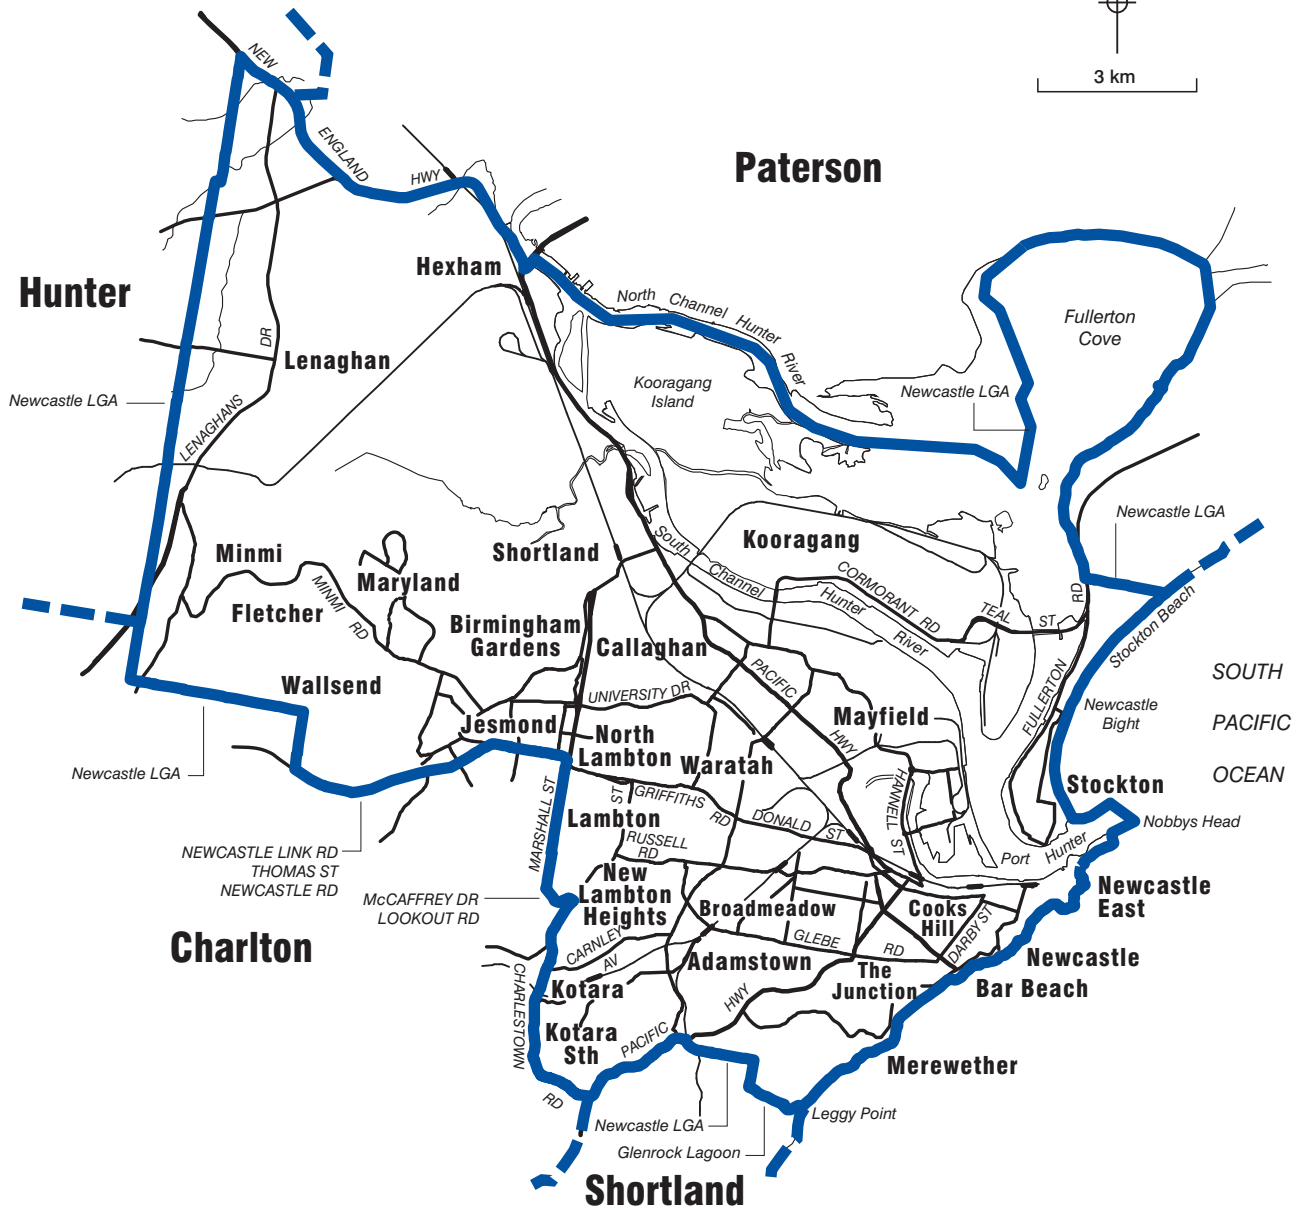

COMMONWEALTH ELECTORAL DIVISION OF **NEWCASTLE**

N

3 km

- Divisional boundary
- Adjoining divisional boundary
- Division area 198 sq km
- Railway line

2000